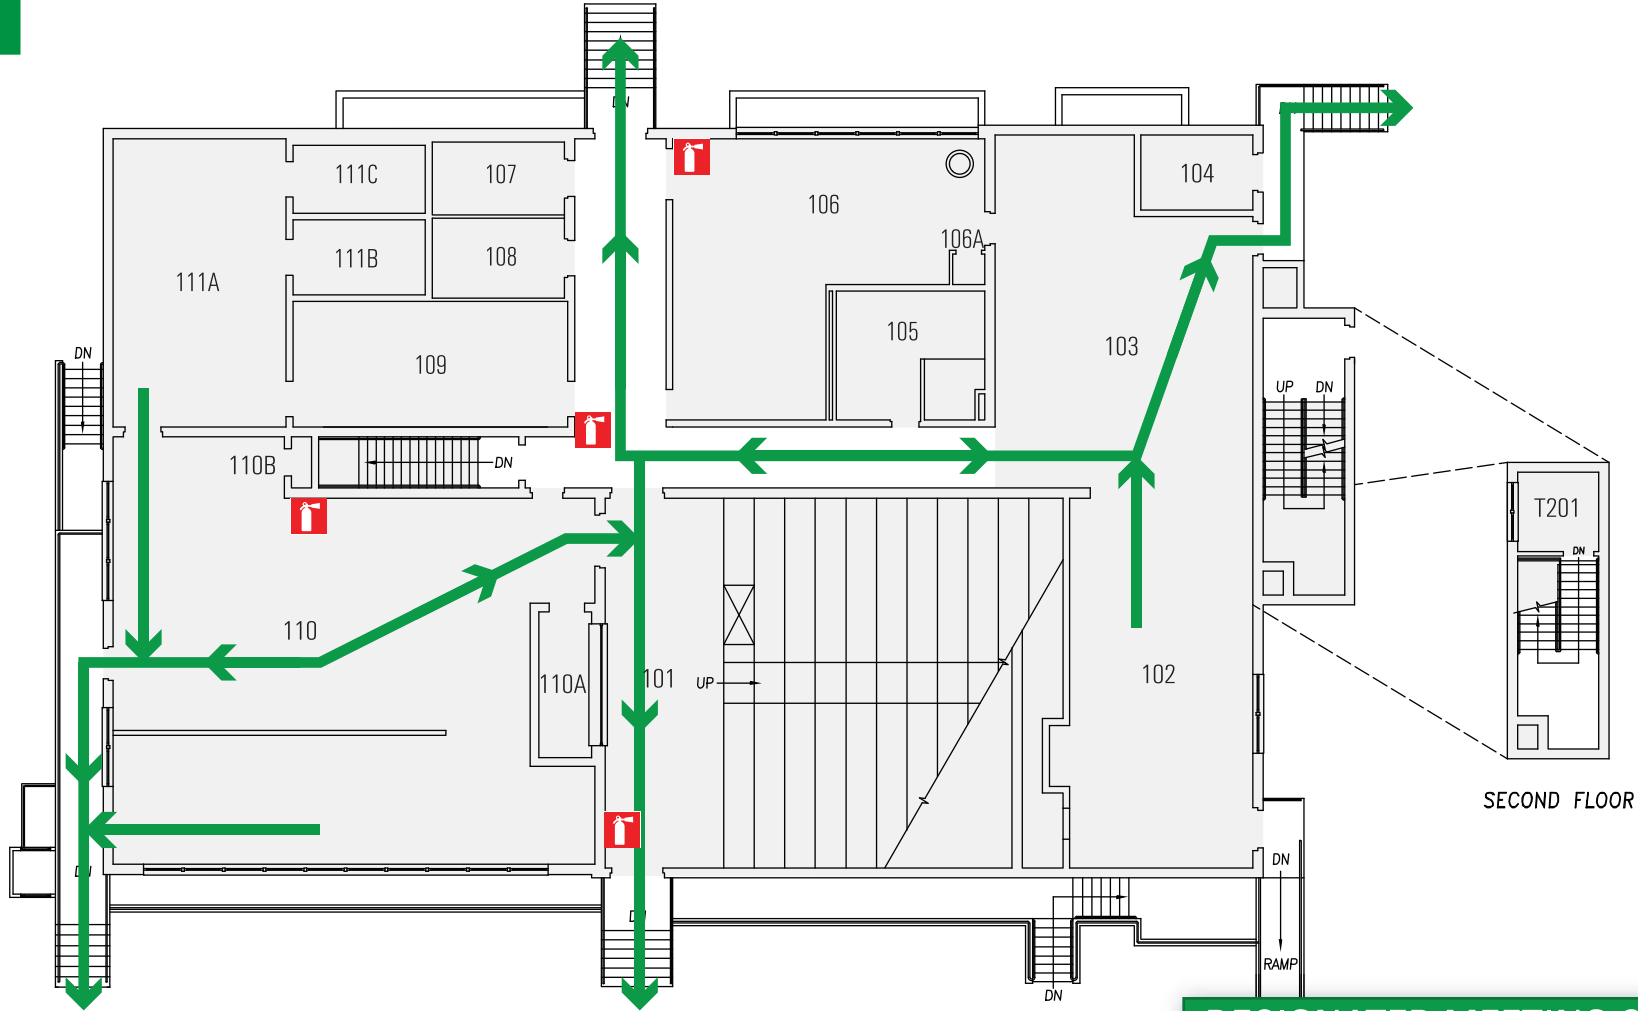

# EVACUATION ROUTE

← Exit Route

 Fire Extinguisher

**DESIGNATED MEETING SITE**

Across Rd. from Beaver  
Stadium EMS entrance  
driveway