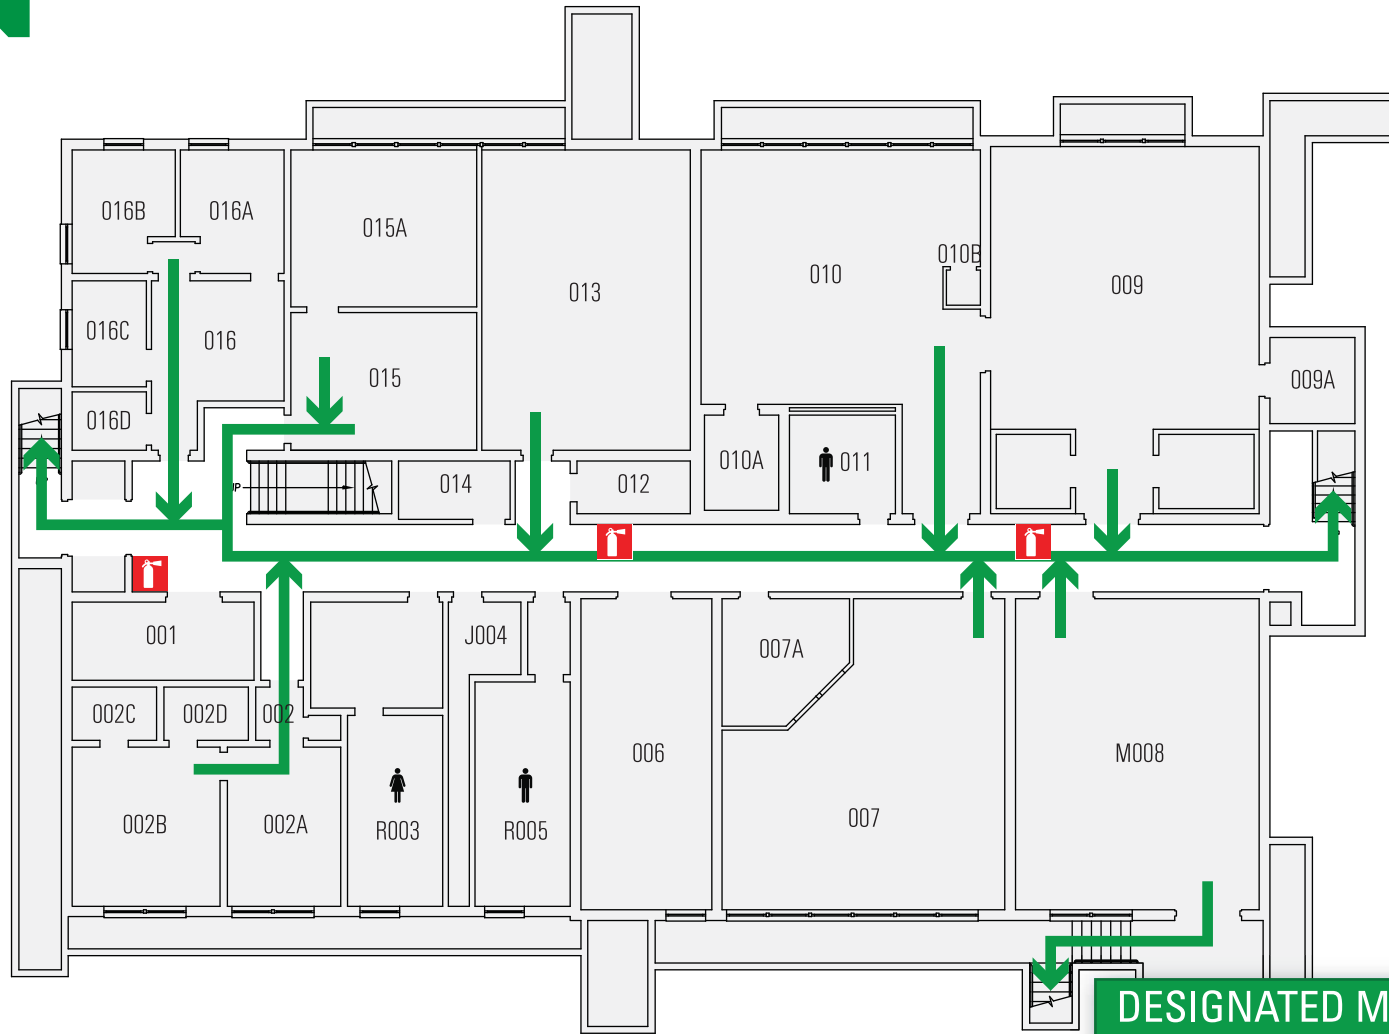

# EVACUATION ROUTE

← Exit Route

 Fire Extinguisher

**DESIGNATED MEETING SITE**

Across Rd. from Beaver  
Stadium EMS entrance  
driveway