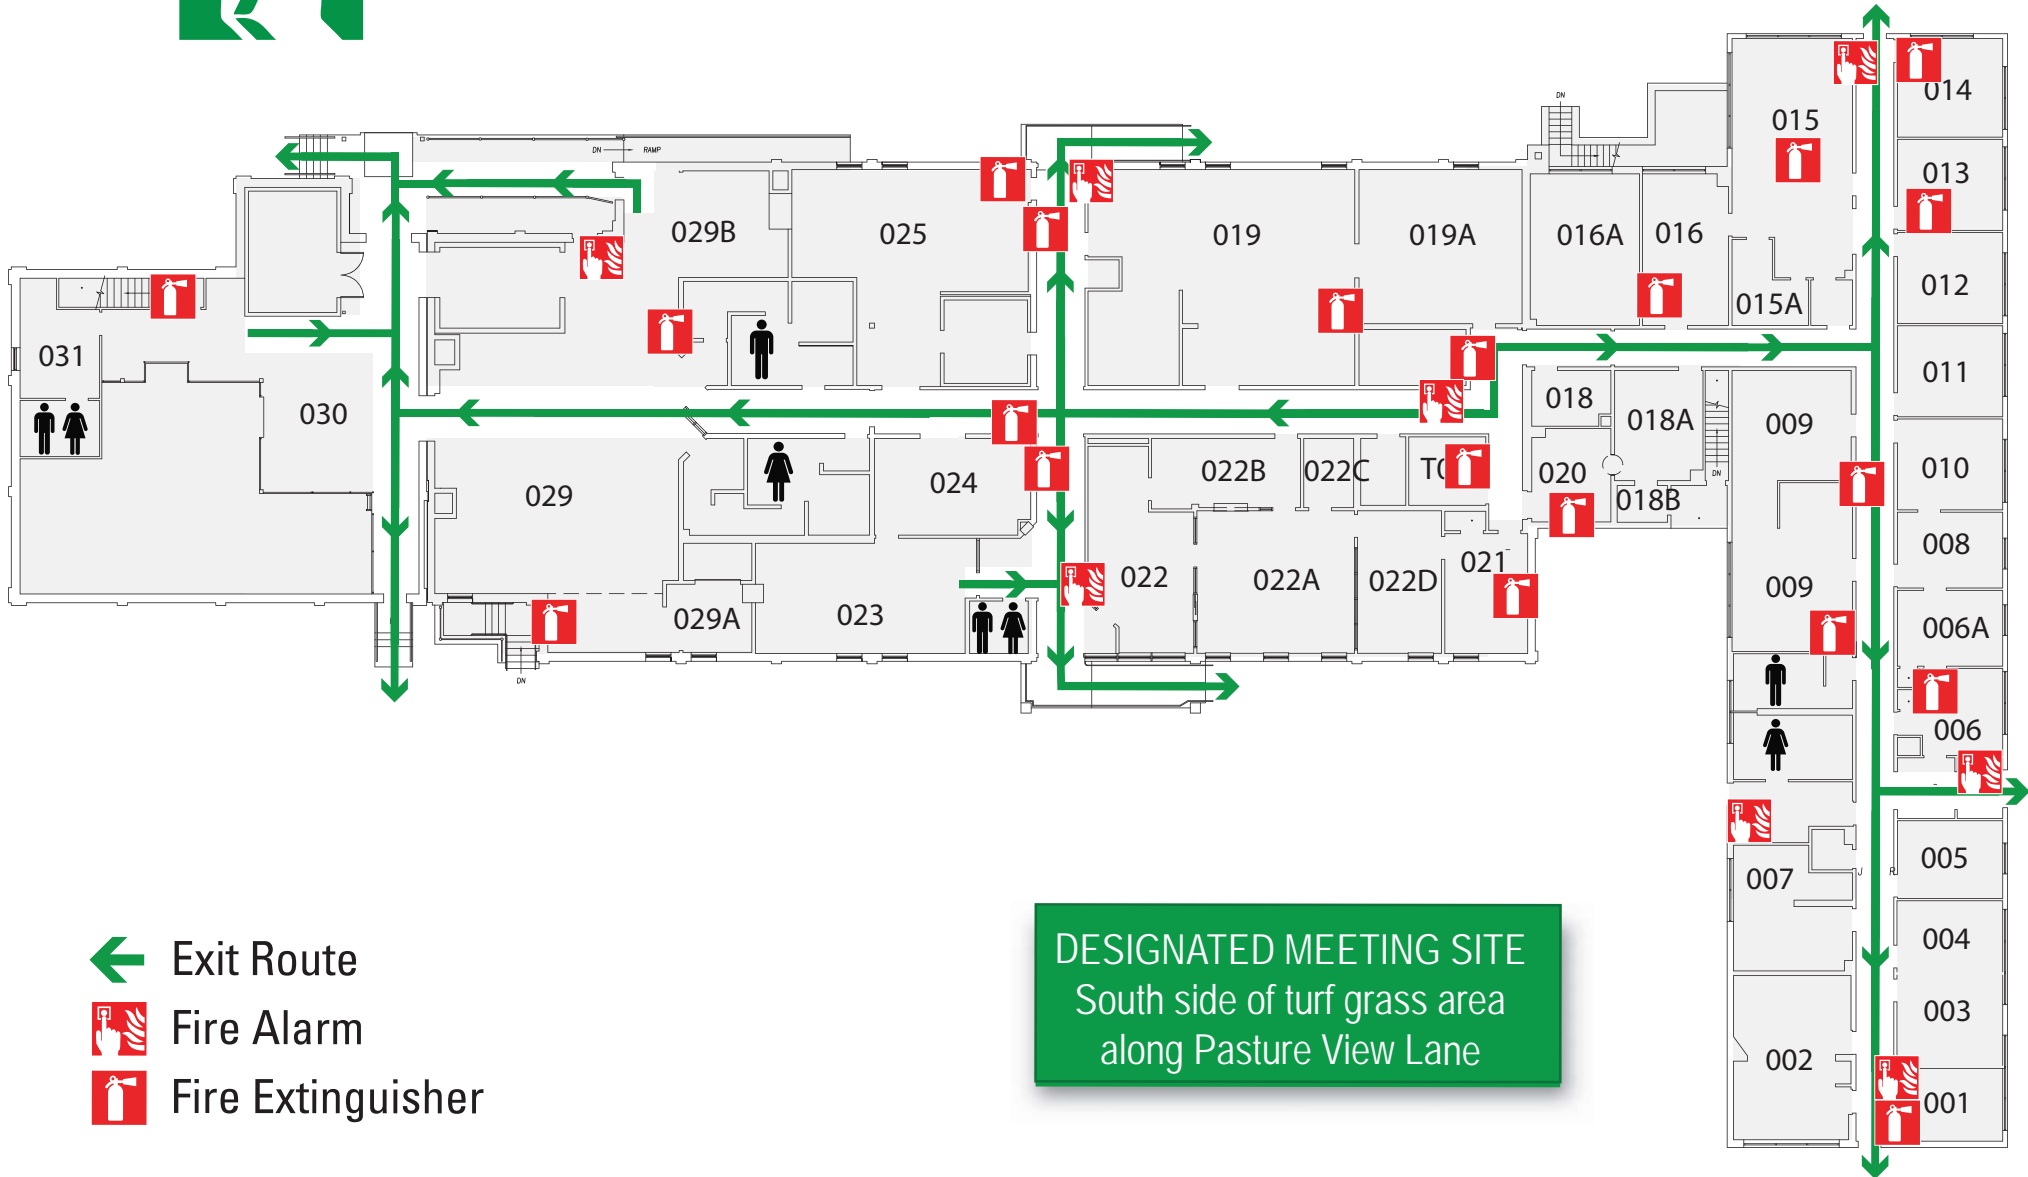

EVACUATION ROUTE

← Exit Route

 Fire Extinguisher

DESIGNATED MEETING SITE
South side of turf grass area
along Pasture View Lane

Animal Diagnostic Lab - Basement

EVACUATION ROUTE

-  Exit Route
-  Fire Alarm
-  Fire Extinguisher

DESIGNATED MEETING SITE
South side of turf grass area
along Pasture View Lane