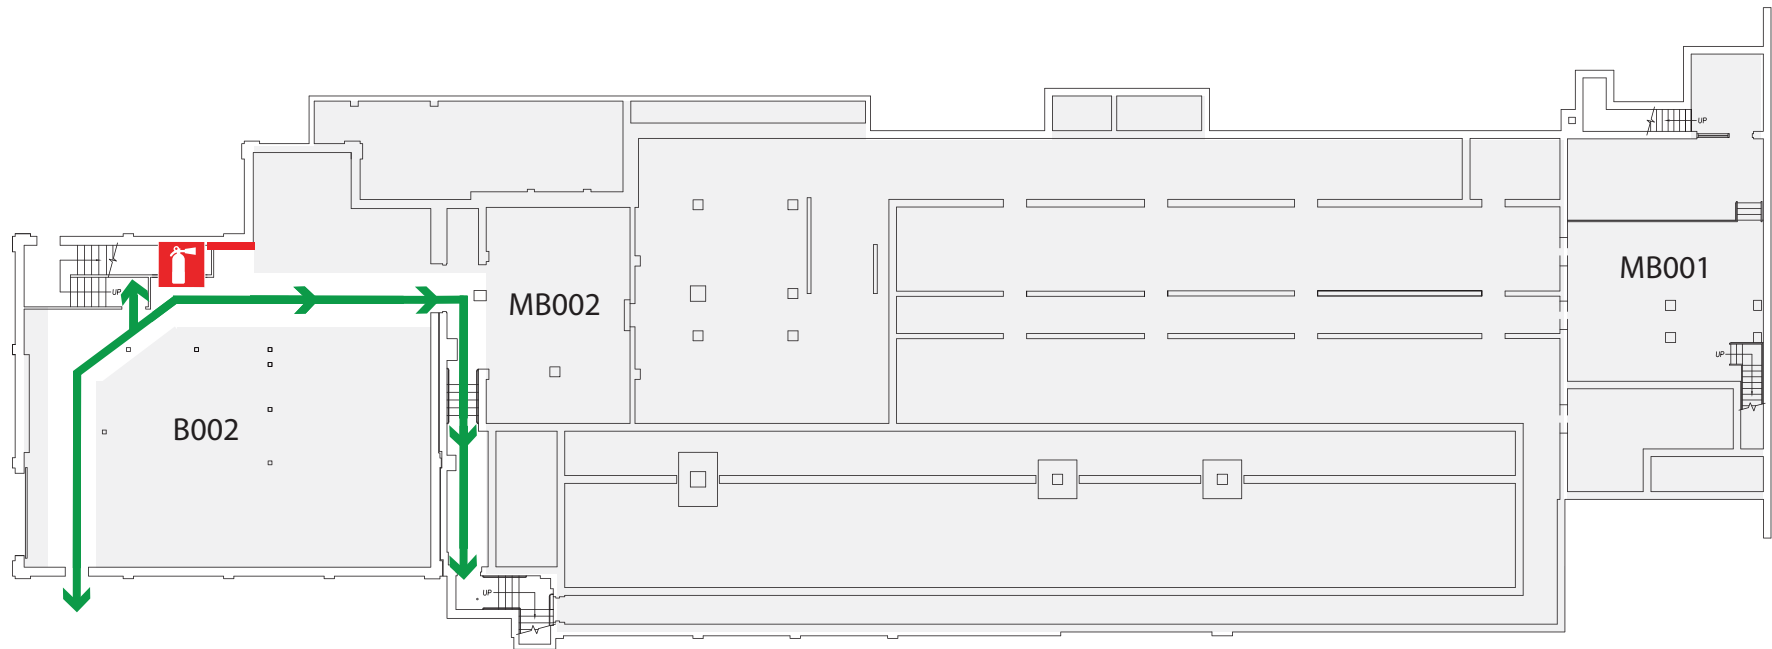

EVACUATION ROUTE

← Exit Route

 Fire Extinguisher

DESIGNATED MEETING SITE
South side of turf grass area
along Pasture View Lane

Animal Diagnostic Lab - Basement

EVACUATION ROUTE

-  Exit Route
-  Fire Alarm
-  Fire Extinguisher

DESIGNATED MEETING SITE
South side of turf grass area
along Pasture View Lane