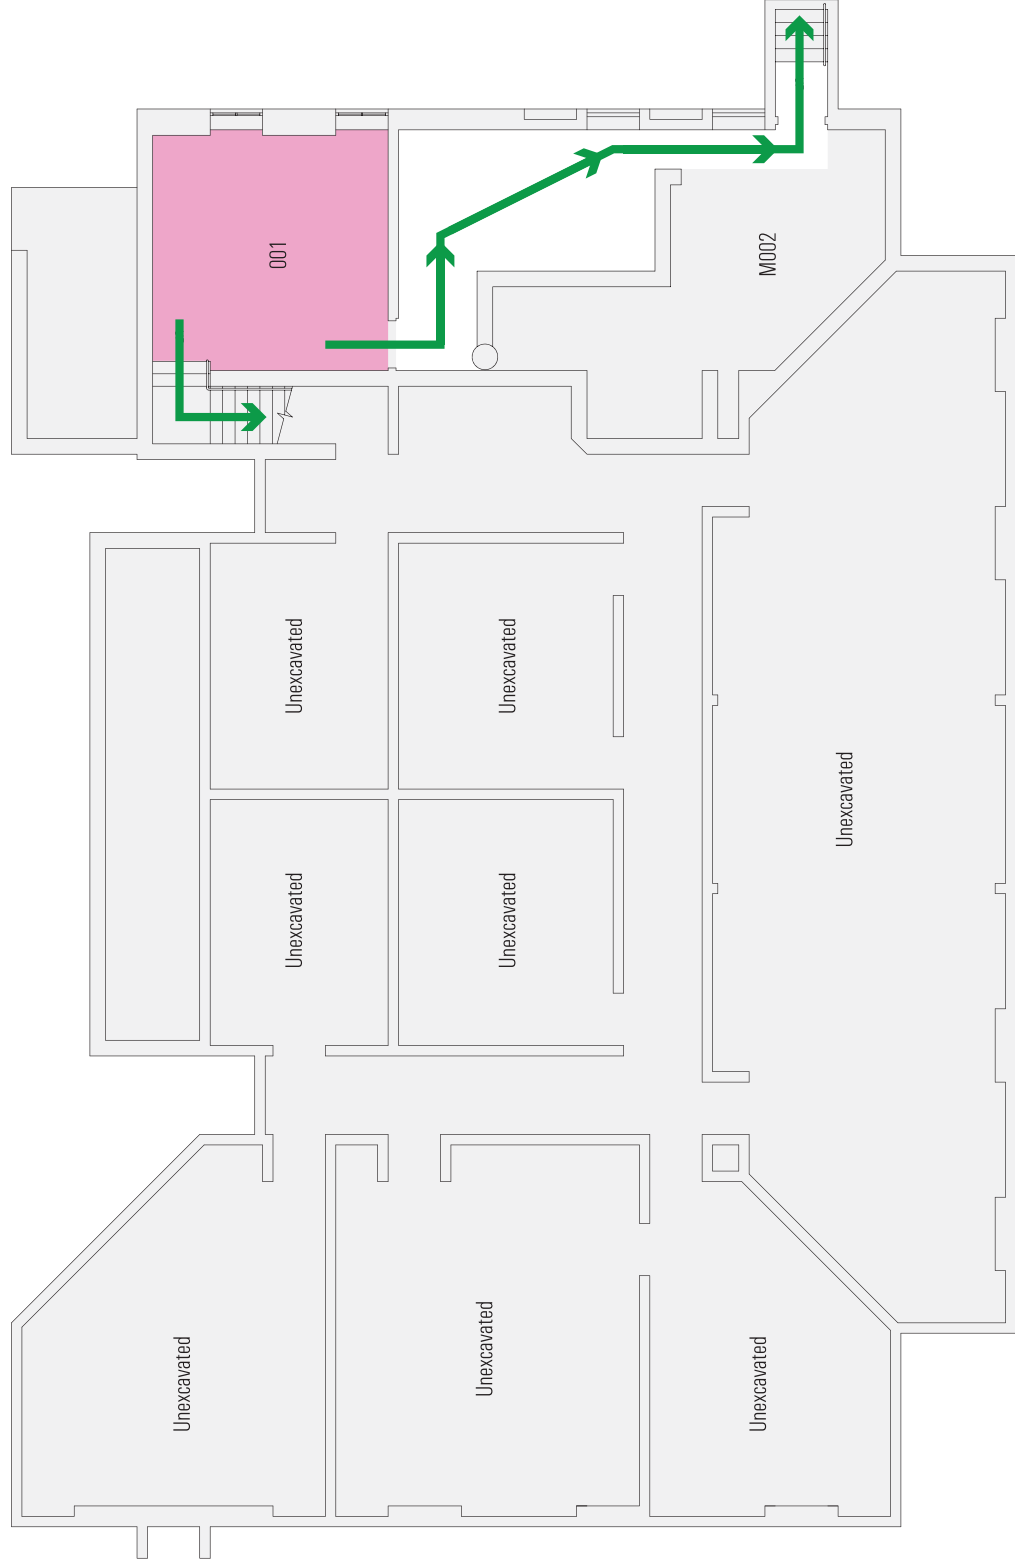

EVACUATION ROUTE

-  Exit Route
-  Fire Alarm
-  Fire Extinguisher

DESIGNATED MEETING SITE
Between Merkle & Chemical
Ecology Building
by picnic table

EVACUATION ROUTE

Exit Route

Assisted Evacuation Staging Area

DESIGNATED MEETING SITE

Between Merkle & Chemical Ecology Building by picnic table