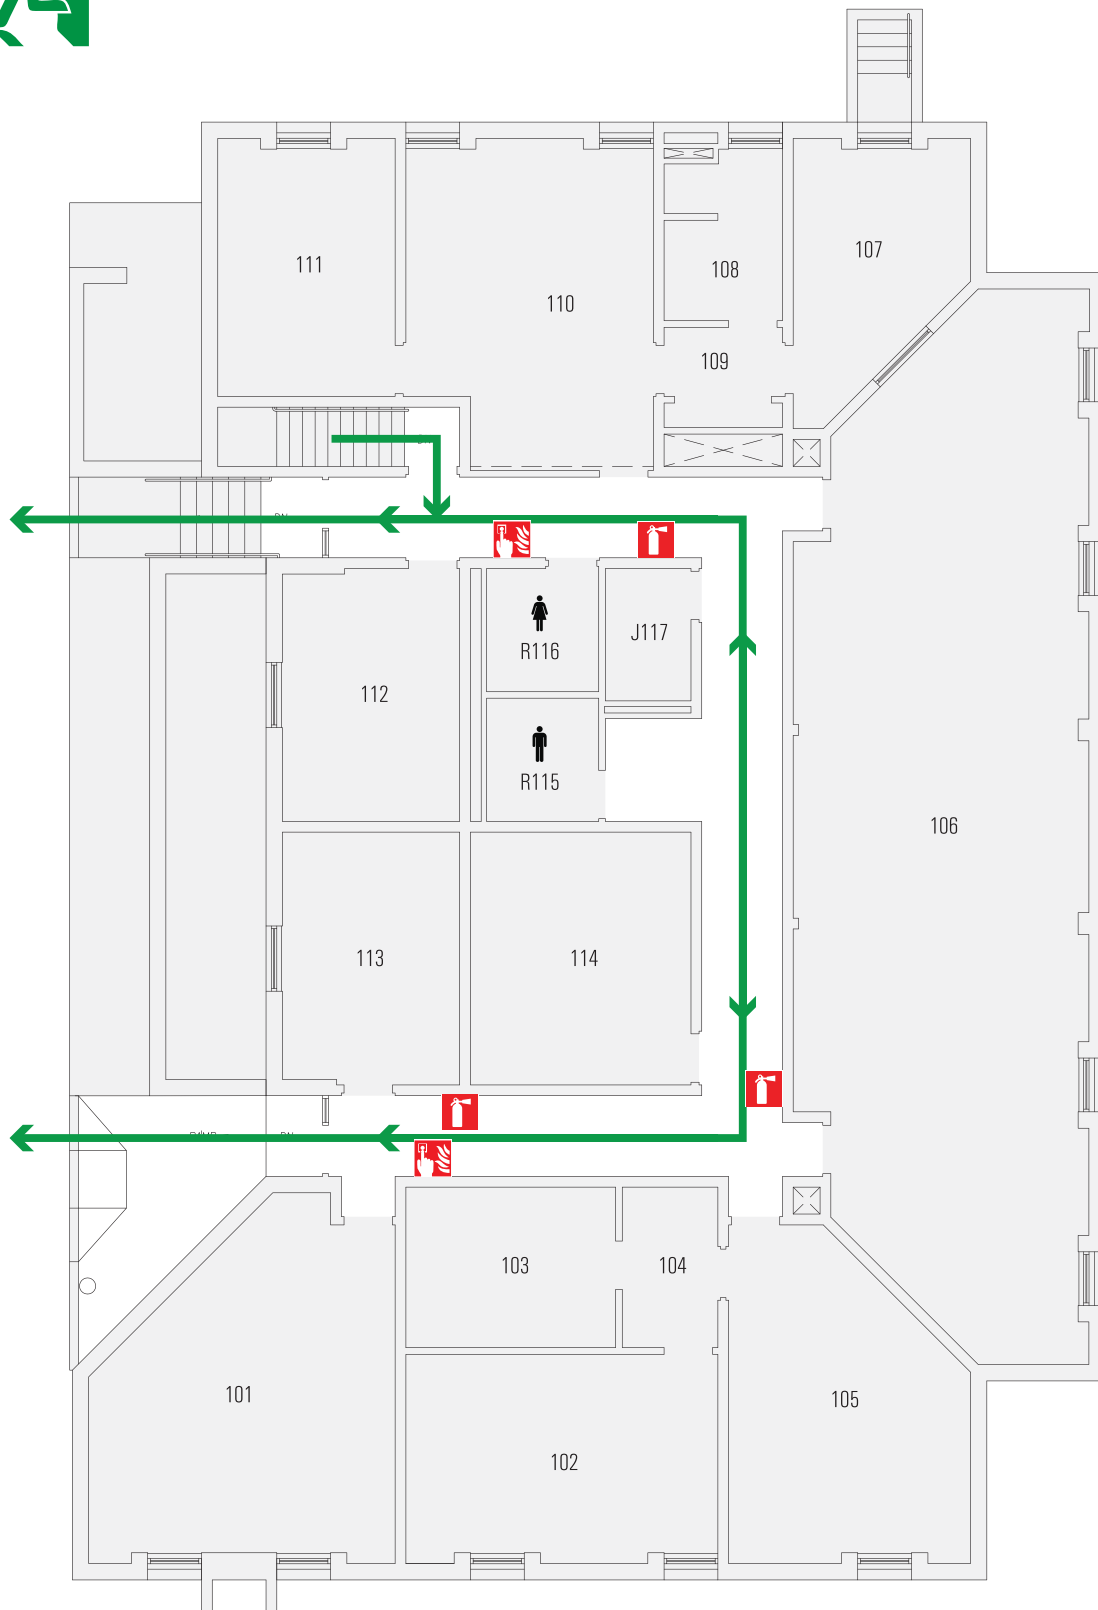

EVACUATION ROUTE

-  Exit Route
-  Fire Alarm
-  Fire Extinguisher

DESIGNATED MEETING SITE
Between Merkle & Chemical
Ecology Building
by picnic table

EVACUATION ROUTE

Exit Route

Assisted Evacuation Staging Area

DESIGNATED MEETING SITE

Between Merkle & Chemical Ecology Building by picnic table