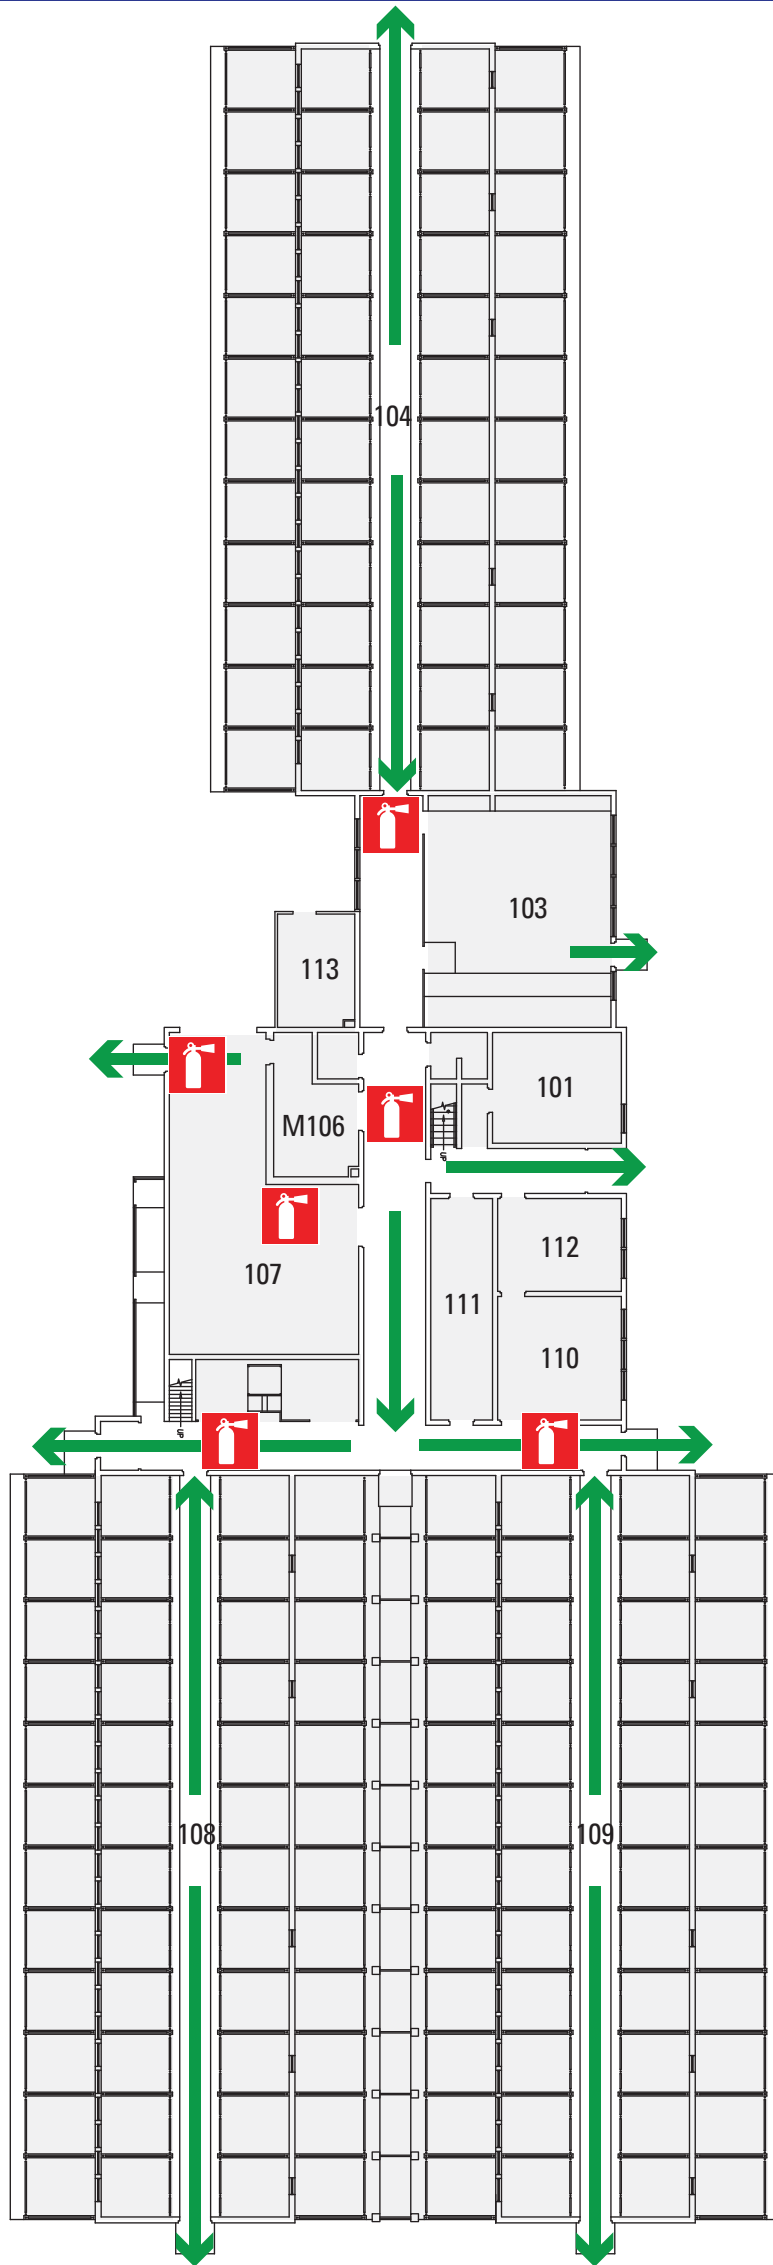

EVACUATION ROUTE

← Exit Route

🔥 Fire Extinguisher

Building not equipped with central alarm system.
Call 911 after safely exiting the building.

DESIGNATED MEETING SITE
Parking lot
north side of building

EVACUATION ROUTE

← Exit Route

 Fire Extinguisher

Building not equipped with central alarm system.
Call 911 after safely exiting the building.

DESIGNATED MEETING SITE
Parking lot
north side of building

EVACUATION ROUTE

← Exit Route

🔥 Fire Extinguisher

Building not equipped with central alarm system.
Call 911 after safely exiting the building.

DESIGNATED MEETING SITE
Parking lot
north side of building

EVACUATION ROUTE

← Exit Route

 Fire Extinguisher

Building not equipped with central alarm system.
Call 911 after safely exiting the building.

DESIGNATED MEETING SITE
Parking lot
north side of building