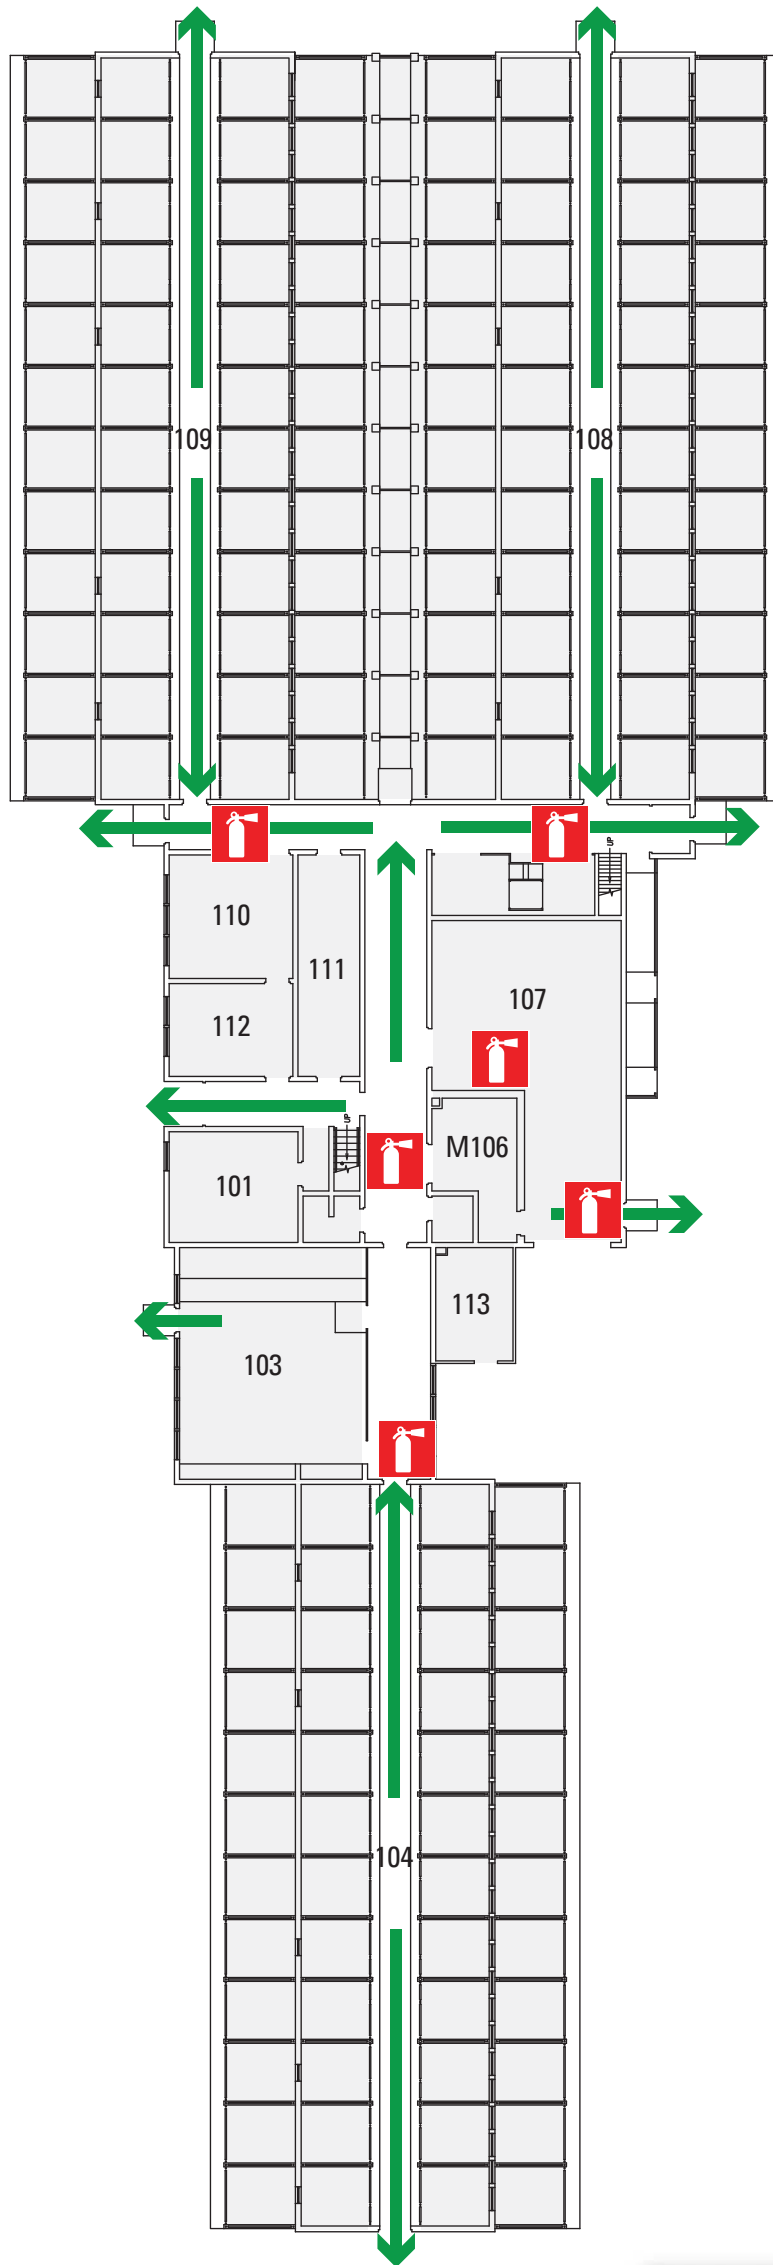

EVACUATION ROUTE

← Exit Route

🔥 Fire Extinguisher

Building not equipped with central alarm system.
Call 911 after safely exiting the building.

DESIGNATED MEETING SITE
Parking lot
north side of building

EVACUATION ROUTE

← Exit Route

 Fire Extinguisher

Building not equipped with central alarm system.
Call 911 after safely exiting the building.

DESIGNATED MEETING SITE
Parking lot
north side of building

EVACUATION ROUTE

← Exit Route

🔥 Fire Extinguisher

Building not equipped with central alarm system.
Call 911 after safely exiting the building.

DESIGNATED MEETING SITE
Parking lot
north side of building

EVACUATION ROUTE

← Exit Route

 Fire Extinguisher

Building not equipped with central alarm system.
Call 911 after safely exiting the building.

DESIGNATED MEETING SITE
Parking lot
north side of building