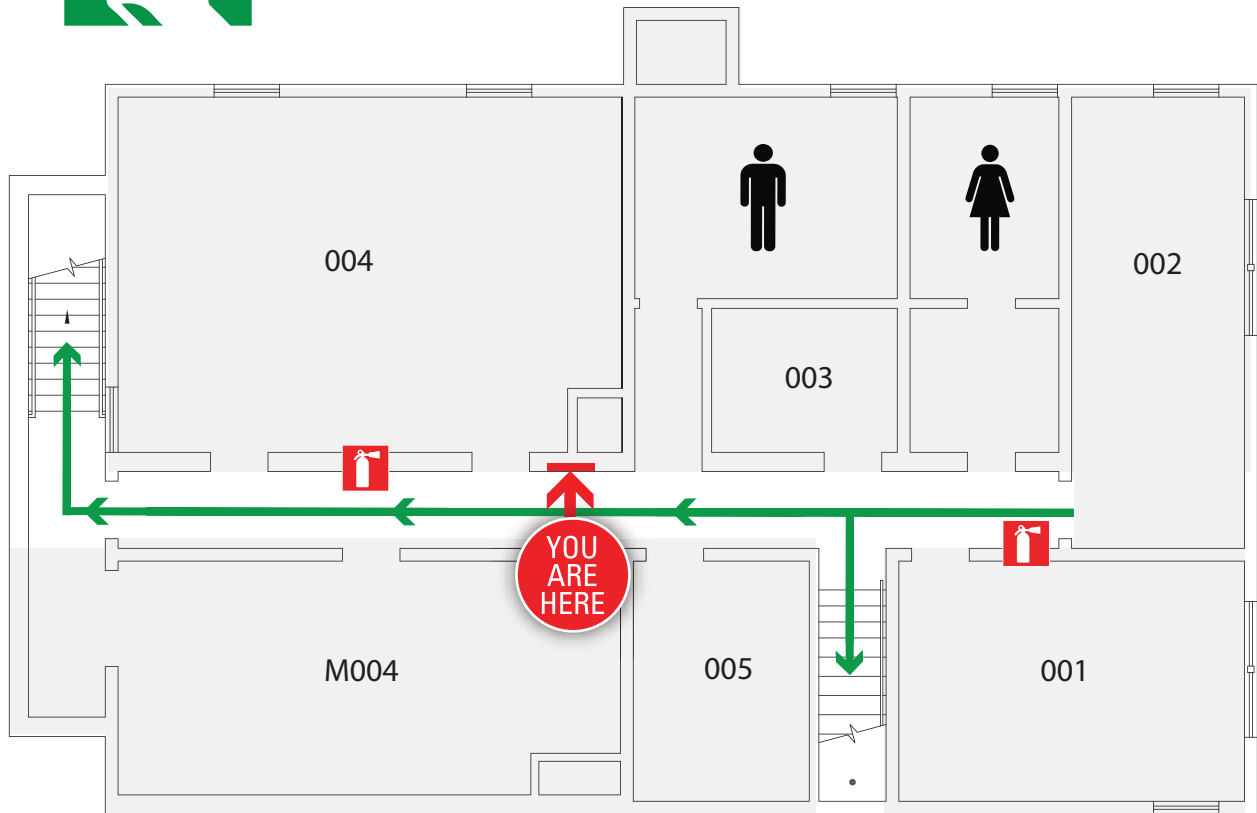

EVACUATION ROUTE

← Exit Route

 Fire Extinguisher

DESIGNATED MEETING SITE
South side turf grass area
along Pasture Lane

PENNSTATE

Wiley Lab - Basement

EVACUATION ROUTE

-  Exit Route
-  Fire Alarm
-  Fire Extinguisher

DESIGNATED MEETING SITE
South side turf grass area
along Pasture Lane

PENNSTATE

Wiley Lab - 1st Floor