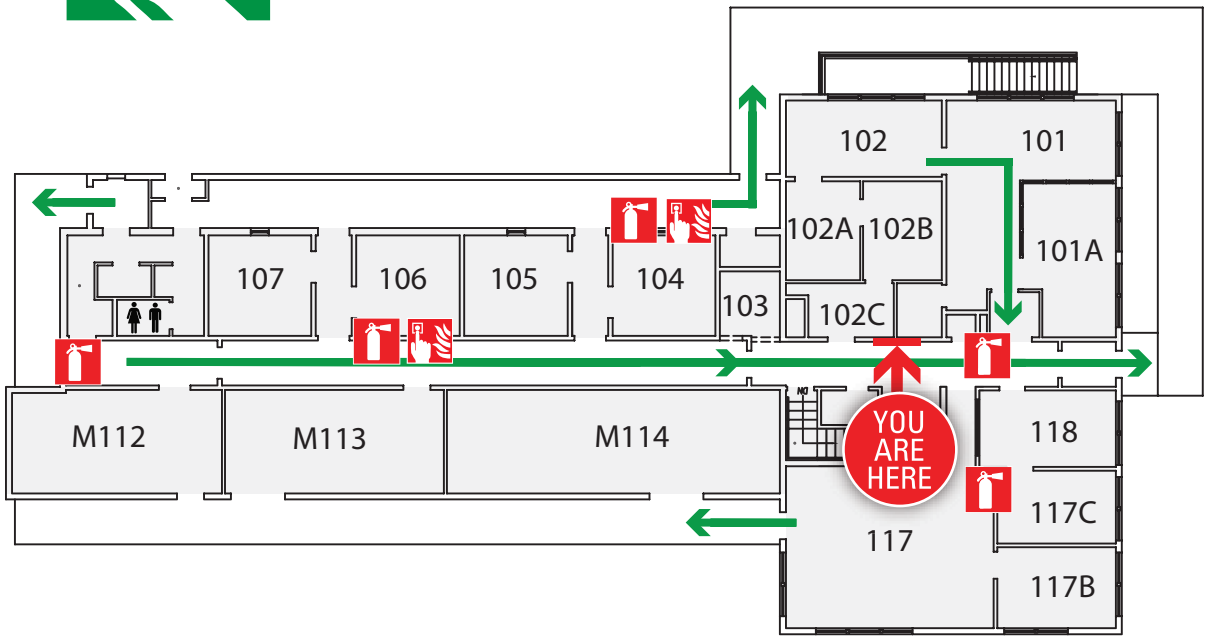

EVACUATION ROUTE

← Exit Route

 Fire Extinguisher

DESIGNATED MEETING SITE
South side turf grass area
along Pasture Lane

PENNSTATE

Wiley Lab - Basement

EVACUATION ROUTE

-  Exit Route
-  Fire Alarm
-  Fire Extinguisher

DESIGNATED MEETING SITE
South side turf grass area
along Pasture Lane

PENNSTATE

Wiley Lab - 1st Floor