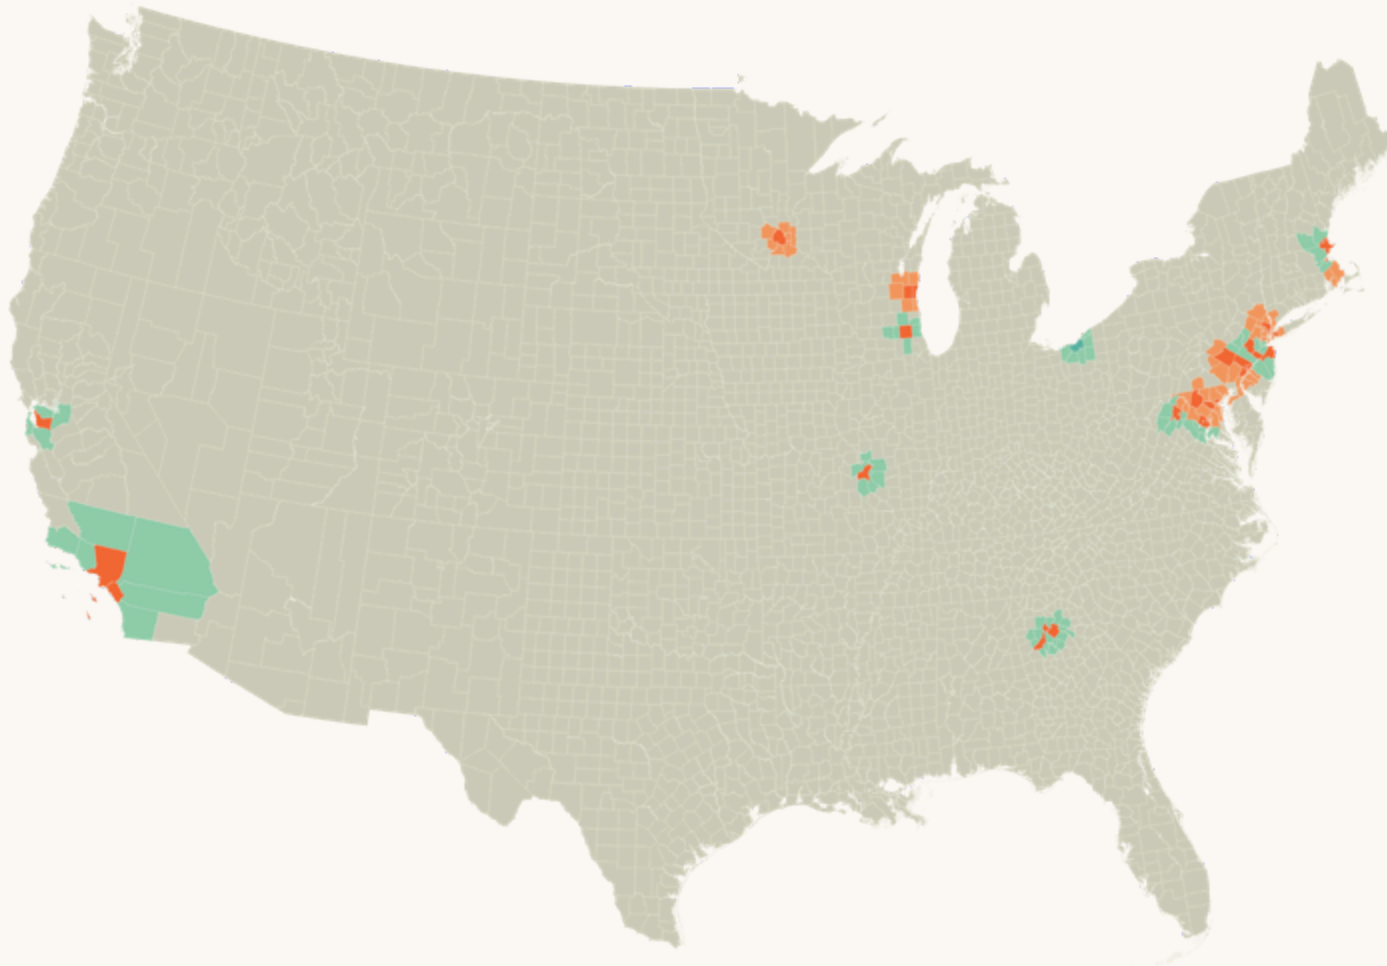

Bivariate Local Moran's I

For Univariate Moran's I, see Anselin (1995). "Local indicators of spatial association – LISA." *Geographical Analysis*

Bivariate Moran Scatterplot

Example data compares dairy herd density and total employment in nearby fluid milk manufacturing
See Anselin (1996). "The moran scatterplot as an ESDA tool to assess local instability in spatial association". In: *Spatial analytical perspectives on GIS*.

2010

Dairy cows

Fluid Milk Proc.

Dairy wholesale

Supermarkets

Populations

Dairy Supply Chain Clusters

2010