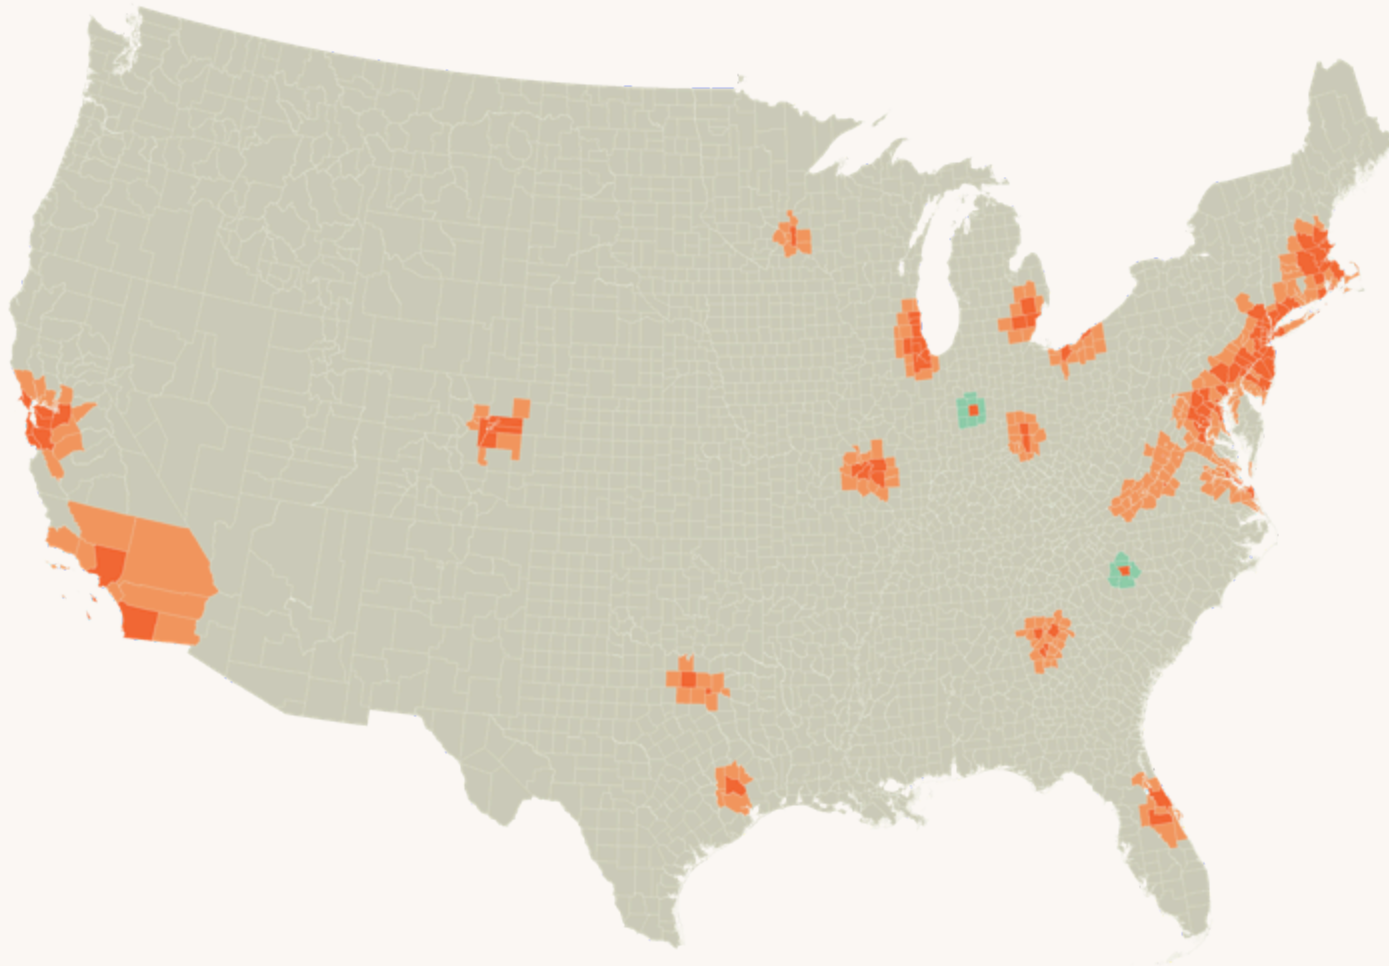

Bivariate Local Moran's I

For Univariate Moran's I, see Anselin (1995). "Local indicators of spatial association – LISA." *Geographical Analysis*

Bivariate Moran Scatterplot

Example data compares dairy herd density and total employment in nearby fluid milk manufacturing
See Anselin (1996). "The moran scatterplot as an ESDA tool to assess local instability in spatial association". In: *Spatial analytical perspectives on GIS*.

Fluid Milk Proc.

Dairy wholesale

↓Cross Corr.↑

Supermarkets

Populations

Dairy Supply Chain Clusters

2010

Dairy cows