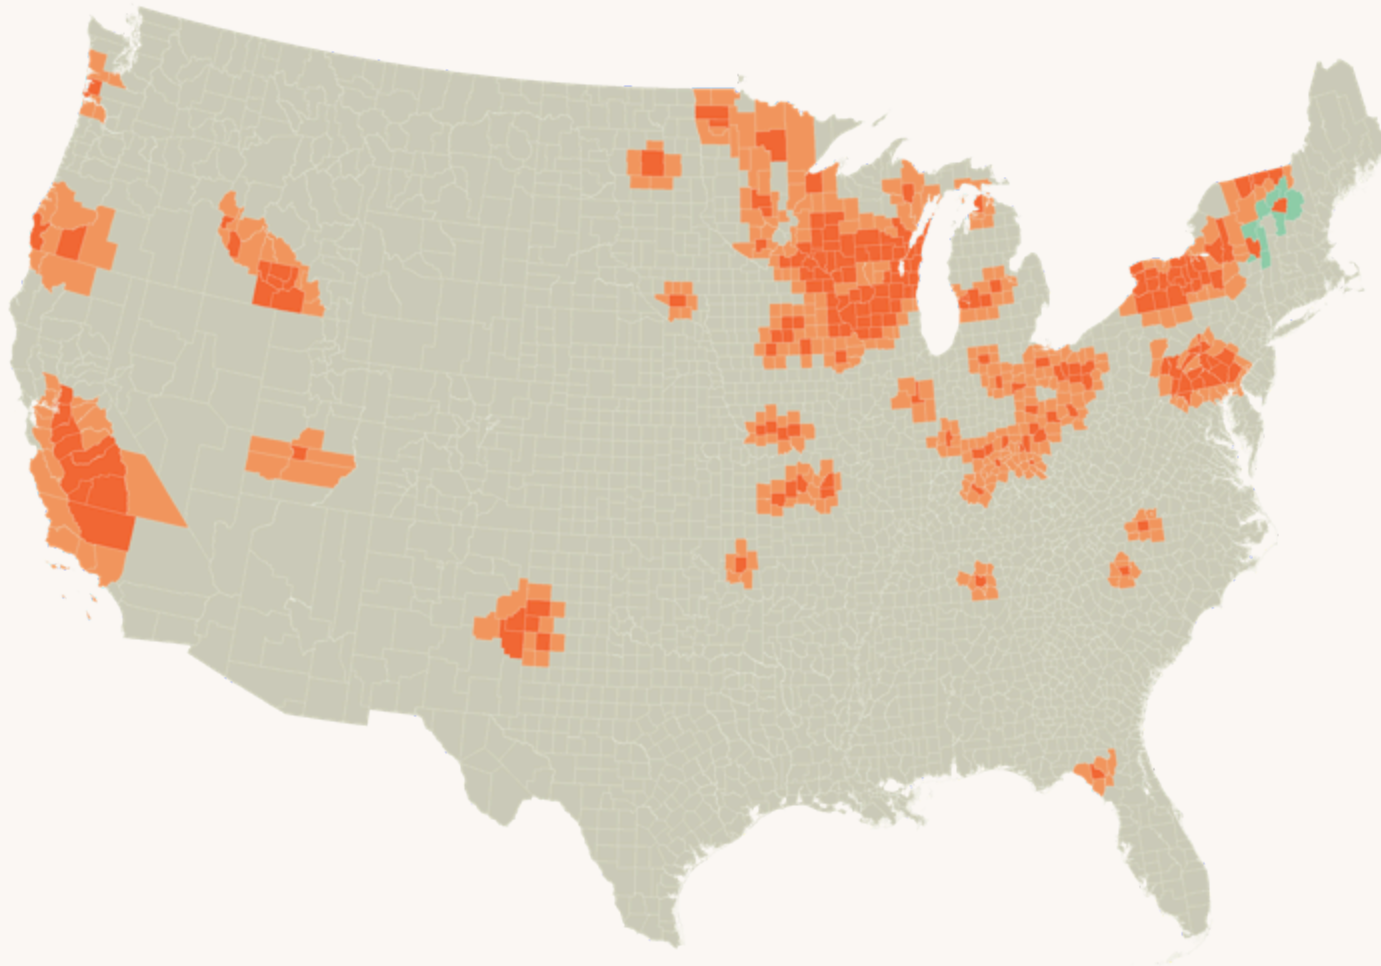

SPATIAL CLUSTERING

in

U.S. FOOD SUPPLY CHAINS

● ————— | Bivariate Local Moran's I | ————— ●

For Univariate Moran's I, see Anselin (1995). "Local indicators of spatial association – LISA." *Geographical Analysis*

Bivariate Local Moran's I

For Univariate Moran's I, see Anselin (1995). "Local indicators of spatial association – LISA." *Geographical Analysis*

Bivariate Local Moran's I

For Univariate Moran's I, see Anselin (1995). "Local indicators of spatial association – LISA." *Geographical Analysis*

Bivariate Local Moran's I

For Univariate Moran's I, see Anselin (1995). "Local indicators of spatial association – LISA." *Geographical Analysis*

Bivariate Moran Scatterplot

Example data compares dairy herd density and total employment in nearby fluid milk manufacturing
See Anselin (1996). "The moran scatterplot as an ESDA tool to assess local instability in spatial association". In: *Spatial analytical perspectives on GIS*.

Dairy Supply Chain Clusters

2010

Dairy cows

Fluid Milk Proc.

Dairy wholesale

Supermarkets

Populations

Dairy Supply Chain Clusters