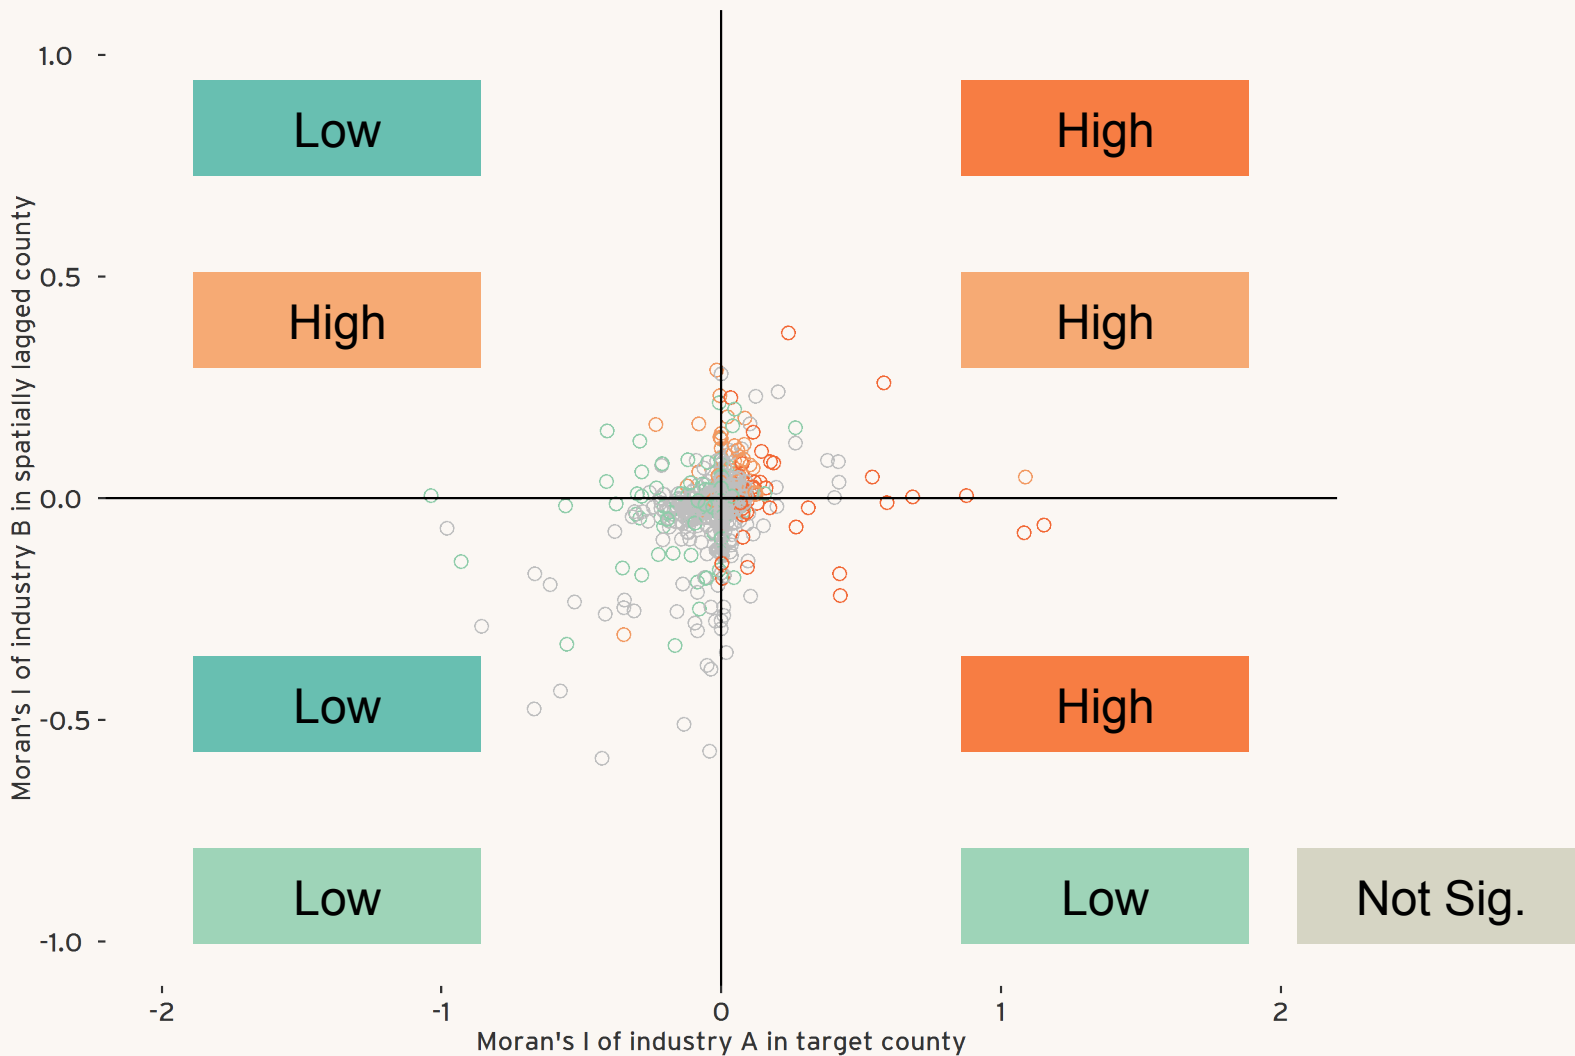

SPATIAL CLUSTERING

in

U.S. FOOD SUPPLY CHAINS

● ————— | Bivariate Local Moran's I | ————— ●

For Univariate Moran's I, see Anselin (1995). "Local indicators of spatial association – LISA." *Geographical Analysis*

Bivariate Local Moran's I

For Univariate Moran's I, see Anselin (1995). "Local indicators of spatial association – LISA." *Geographical Analysis*

Bivariate Local Moran's I

For Univariate Moran's I, see Anselin (1995). "Local indicators of spatial association – LISA." *Geographical Analysis*

Bivariate Local Moran's I

For Univariate Moran's I, see Anselin (1995). "Local indicators of spatial association – LISA." *Geographical Analysis*

Bivariate Moran Scatterplot

Example data compares dairy herd density and total employment in nearby fluid milk manufacturing
See Anselin (1996). "The moran scatterplot as an ESDA tool to assess local instability in spatial association". In: *Spatial analytical perspectives on GIS*.