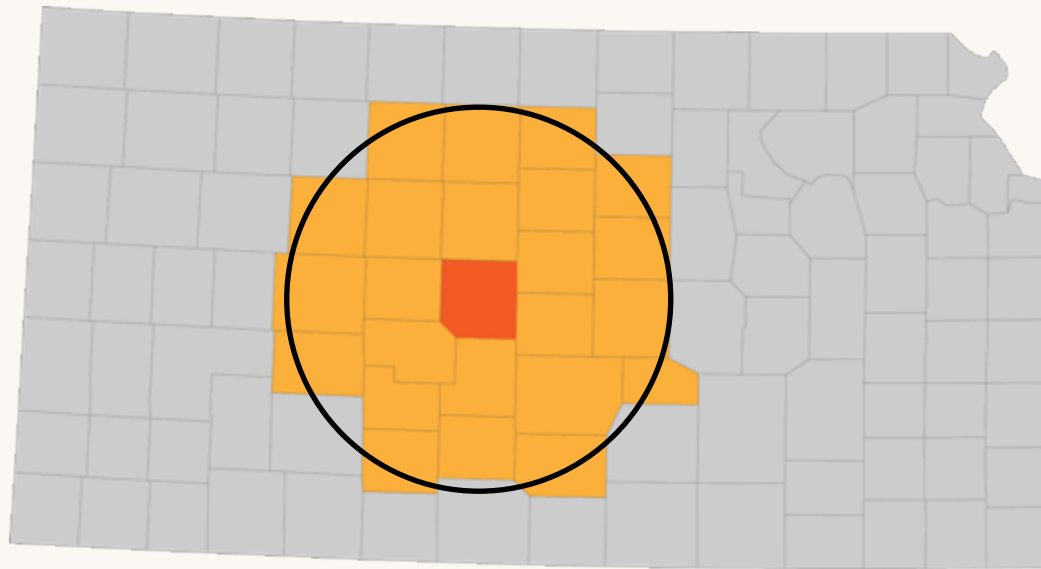

SPATIAL CLUSTERING

in

U.S. FOOD SUPPLY CHAINS

● ————— | Bivariate Local Moran's I | ————— ●

For Univariate Moran's I, see Anselin (1995). "Local indicators of spatial association – LISA." *Geographical Analysis*

Bivariate Local Moran's I

For Univariate Moran's I, see Anselin (1995). "Local indicators of spatial association – LISA." *Geographical Analysis*

Bivariate Local Moran's I

For Univariate Moran's I, see Anselin (1995). "Local indicators of spatial association – LISA." *Geographical Analysis*

Bivariate Local Moran's I

For Univariate Moran's I, see Anselin (1995). "Local indicators of spatial association – LISA." *Geographical Analysis*

Bivariate Moran Scatterplot

Example data compares dairy herd density and total employment in nearby fluid milk manufacturing
See Anselin (1996). "The moran scatterplot as an ESDA tool to assess local instability in spatial association". In: *Spatial analytical perspectives on GIS*.