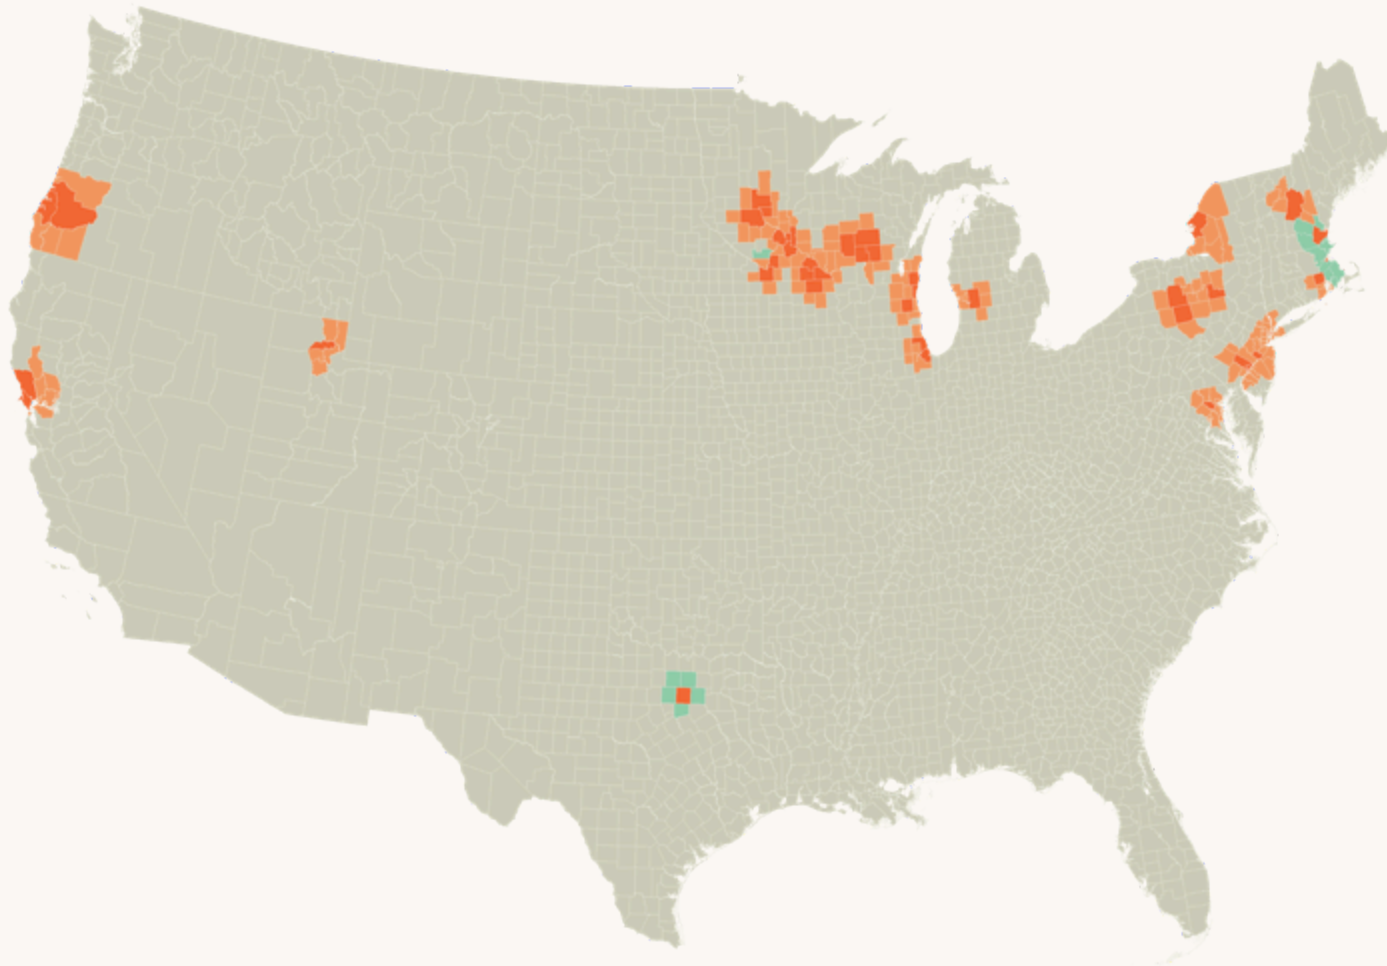

Dairy Supply Chain Clusters

2010

Dairy cows

Fluid Milk Proc.

Dairy wholesale

Supermarkets

Populations