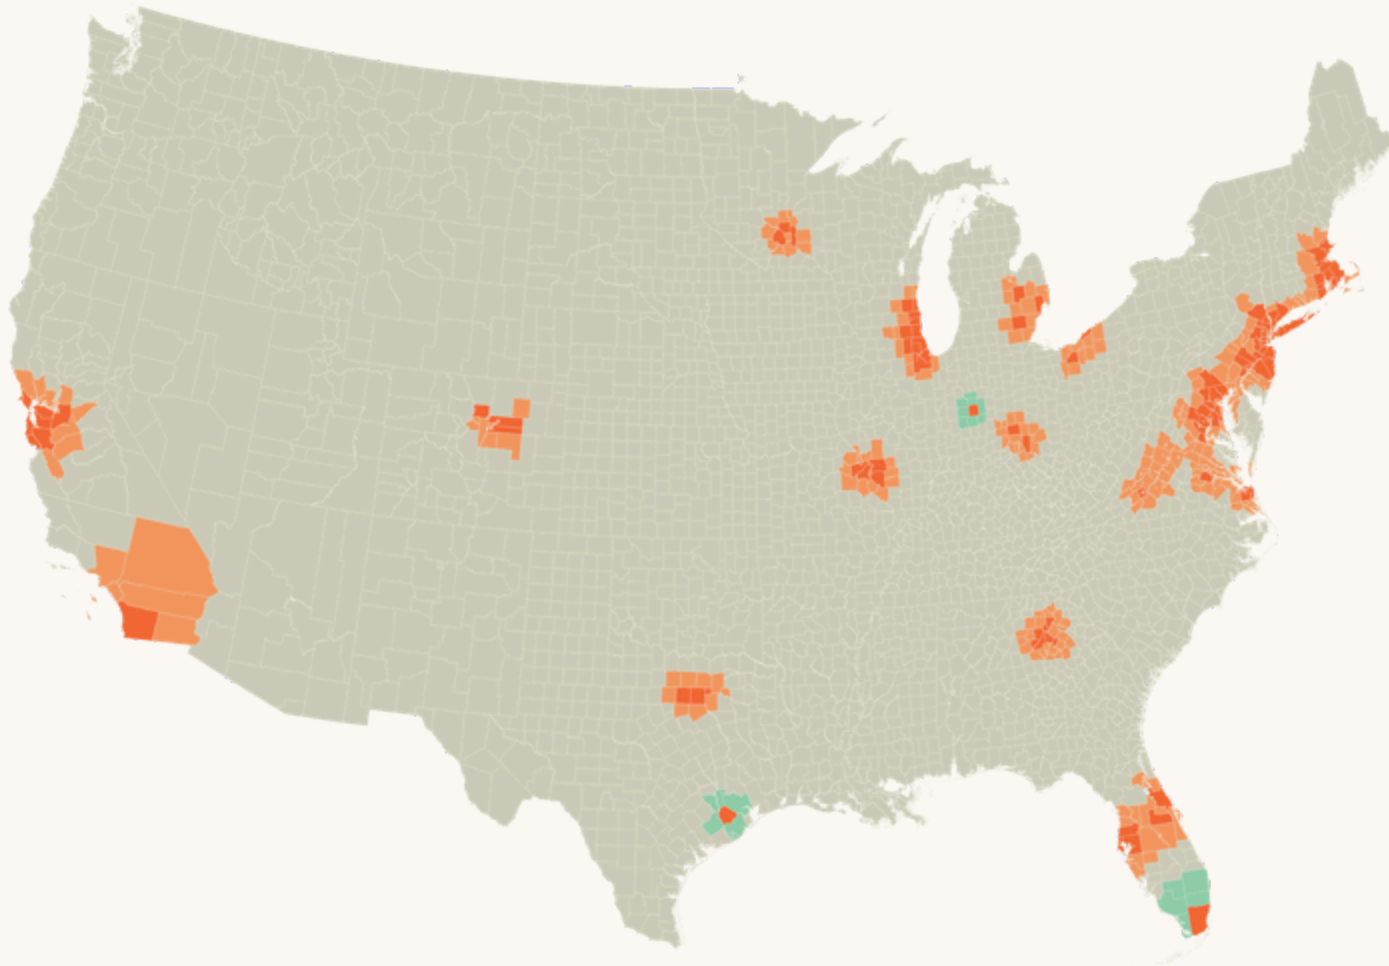

Bivariate Local Moran's I

For Univariate Moran's I, see Anselin (1995). "Local indicators of spatial association – LISA." *Geographical Analysis*

Bivariate Moran Scatterplot

Example data compares dairy herd density and total employment in nearby fluid milk manufacturing
See Anselin (1996). "The moran scatterplot as an ESDA tool to assess local instability in spatial association". In: *Spatial analytical perspectives on GIS*.

Dairy cows

Fluid Milk Proc.

Dairy wholesale

Supermarkets

Populations

Dairy Supply Chain Clusters

2010

Dairy cows