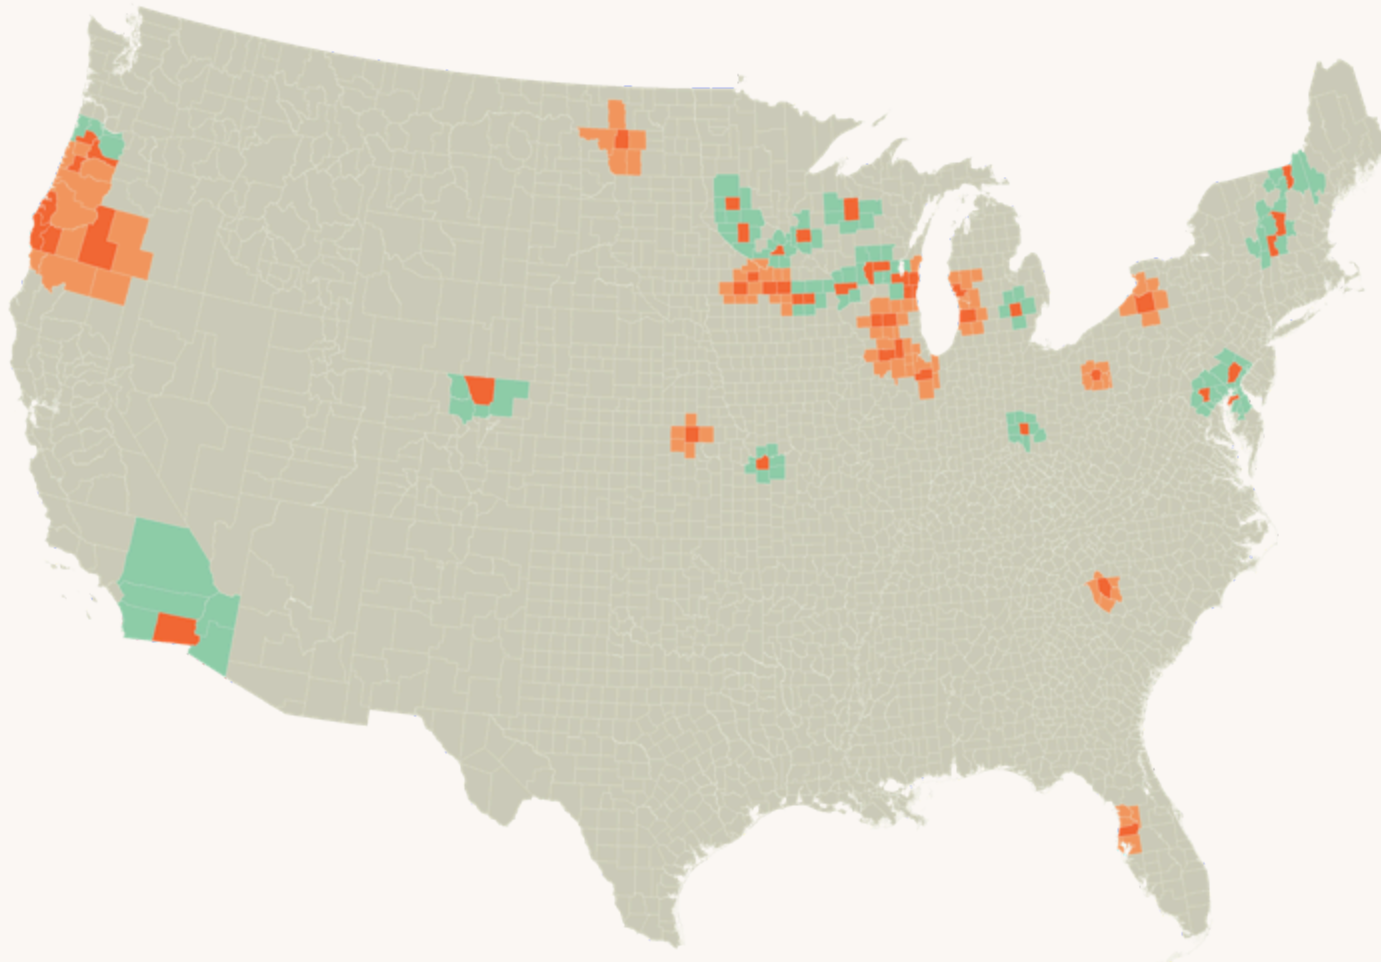

Bivariate Local Moran's I

For Univariate Moran's I, see Anselin (1995). "Local indicators of spatial association – LISA." *Geographical Analysis*

Bivariate Local Moran's I

For Univariate Moran's I, see Anselin (1995). "Local indicators of spatial association – LISA." *Geographical Analysis*

Bivariate Local Moran's I

For Univariate Moran's I, see Anselin (1995). "Local indicators of spatial association – LISA." *Geographical Analysis*

Bivariate Moran Scatterplot

Example data compares dairy herd density and total employment in nearby fluid milk manufacturing
See Anselin (1996). "The moran scatterplot as an ESDA tool to assess local instability in spatial association". In: *Spatial analytical perspectives on GIS*.

Dairy Supply Chain Clusters

2010

Dairy cows

Fluid Milk Proc.

Dairy wholesale

Supermarkets

Populations

Dairy Supply Chain Clusters

2010

Dairy cows

↓ Cross Corr. ↑

Fluid Milk Proc.

Dairy wholesale

Supermarkets

Populations

Dairy Supply Chain Clusters