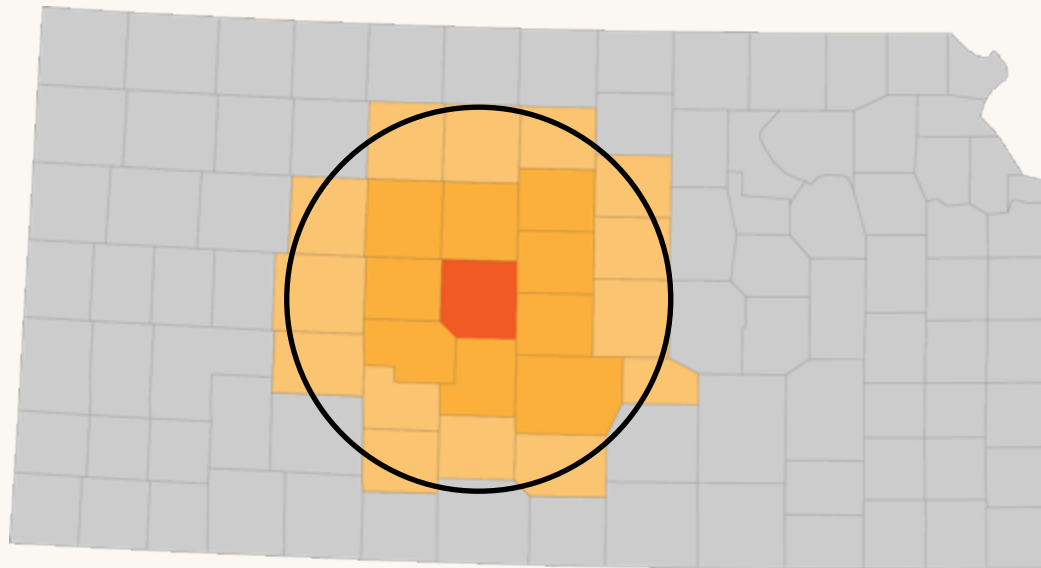

SPATIAL CLUSTERING

in

U.S. FOOD SUPPLY CHAINS

● ————— | Bivariate Local Moran's I | ————— ●

For Univariate Moran's I, see Anselin (1995). "Local indicators of spatial association – LISA." *Geographical Analysis*

Bivariate Local Moran's I

For Univariate Moran's I, see Anselin (1995). "Local indicators of spatial association – LISA." *Geographical Analysis*

Bivariate Local Moran's I

For Univariate Moran's I, see Anselin (1995). "Local indicators of spatial association – LISA." *Geographical Analysis*

Bivariate Local Moran's I

For Univariate Moran's I, see Anselin (1995). "Local indicators of spatial association – LISA." *Geographical Analysis*

Bivariate Moran Scatterplot

Example data compares dairy herd density and total employment in nearby fluid milk manufacturing
See Anselin (1996). "The moran scatterplot as an ESDA tool to assess local instability in spatial association". In: *Spatial analytical perspectives on GIS*.