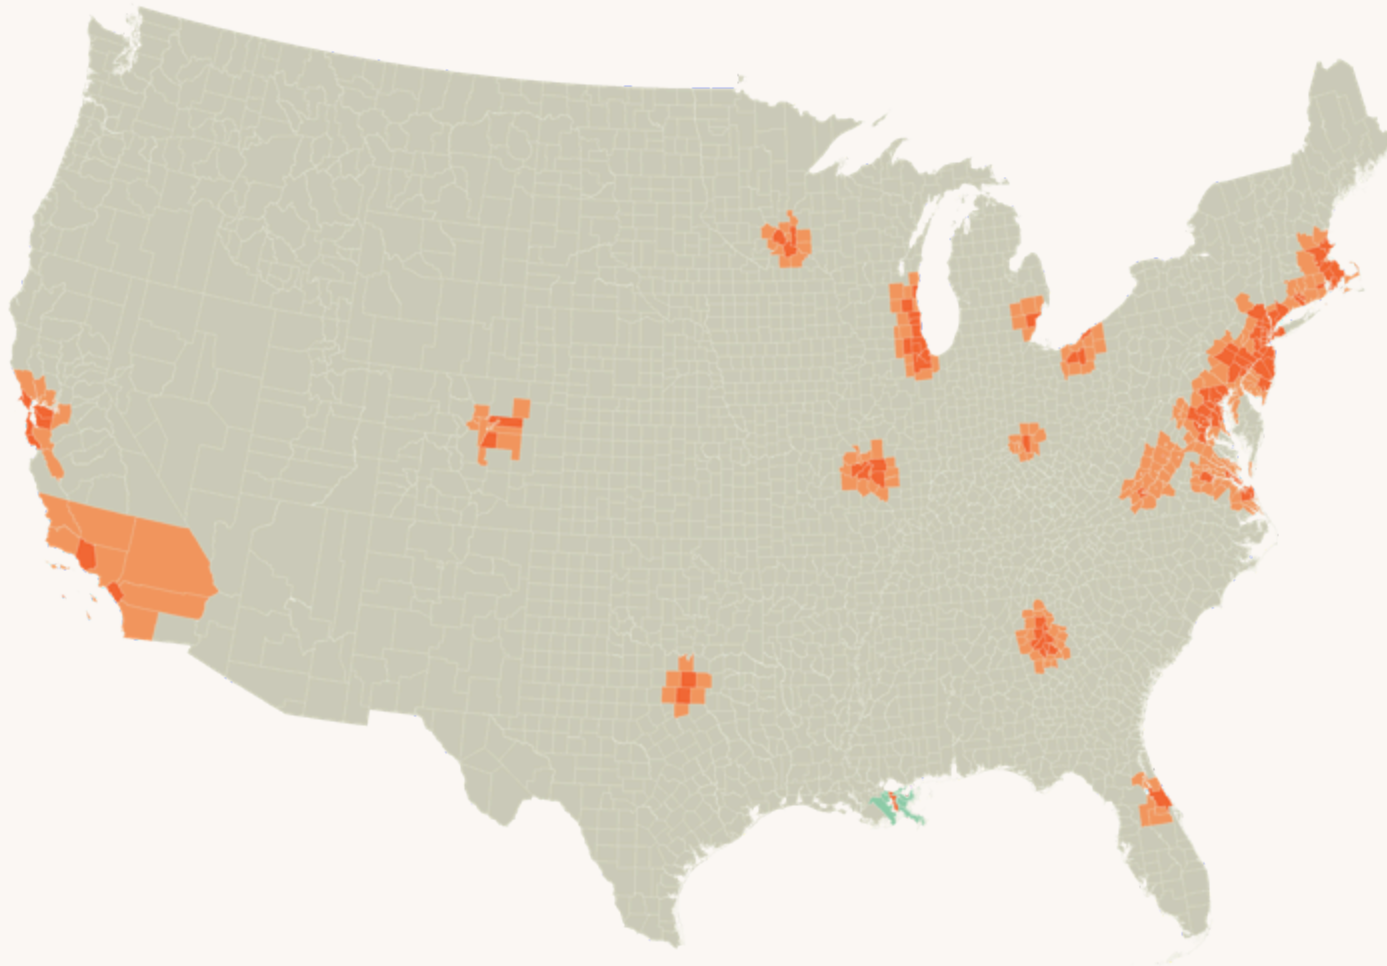

Bivariate Local Moran's I

For Univariate Moran's I, see Anselin (1995). "Local indicators of spatial association – LISA." *Geographical Analysis*

Bivariate Moran Scatterplot

Example data compares dairy herd density and total employment in nearby fluid milk manufacturing
See Anselin (1996). "The moran scatterplot as an ESDA tool to assess local instability in spatial association". In: *Spatial analytical perspectives on GIS*.

Dairy cows

Fluid Milk Proc.

↕ Cross Corr. ↕

Dairy wholesale

Supermarkets

Populations

Dairy Supply Chain Clusters

2010