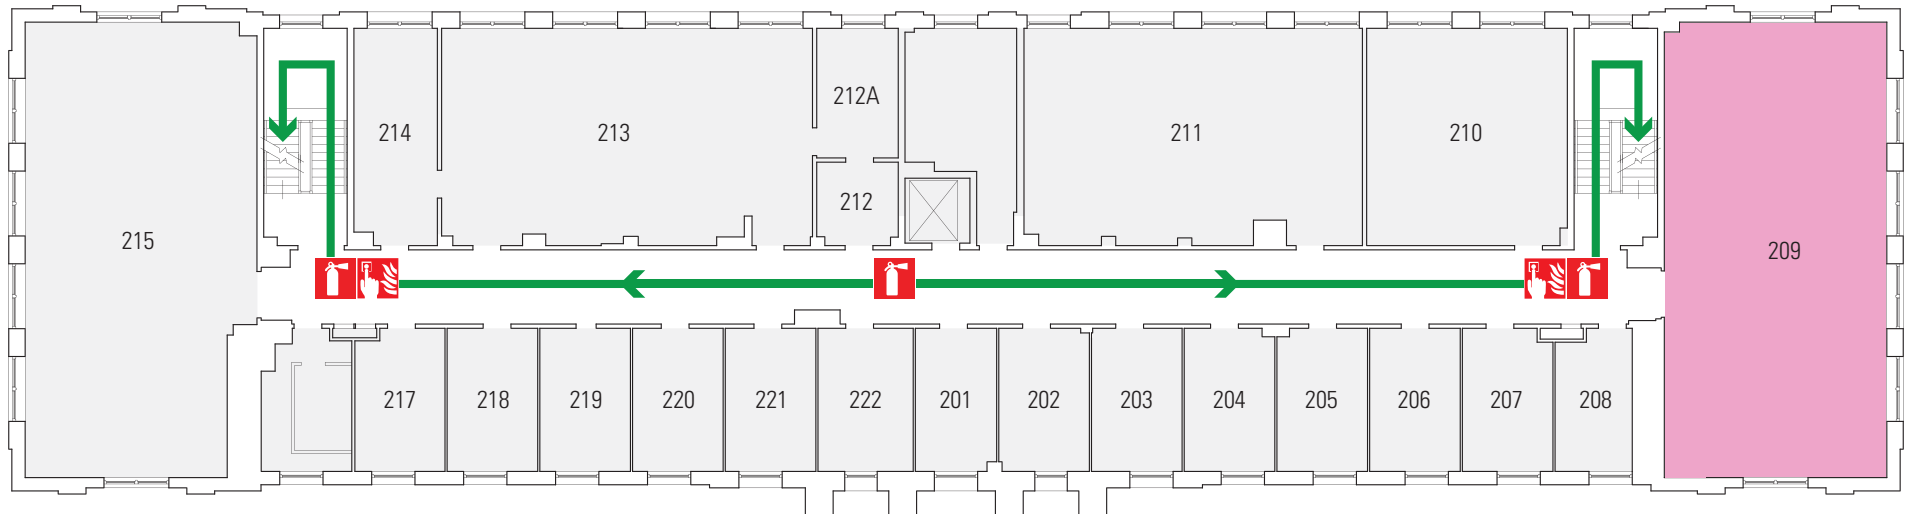

EVACUATION ROUTE

-  Exit Route
-  Fire Alarm
-  Fire Extinguisher

DESIGNATED MEETING SITE
Patio of Eisenhower
Auditorium

EVACUATION ROUTE

-  Exit Route
-  Fire Alarm
-  Fire Extinguisher

DESIGNATED MEETING SITE
Patio of Eisenhower
Auditorium

EVACUATION ROUTE

← Exit Route

 Fire Alarm

 Fire Extinguisher

 Assisted Evacuation Staging Area

DESIGNATED MEETING SITE
Patio of Eisenhower
Auditorium

EVACUATION ROUTE

← Exit Route

 Fire Alarm

 Fire Extinguisher

 Assisted Evacuation Staging Area

DESIGNATED MEETING SITE
Patio of Eisenhower
Auditorium