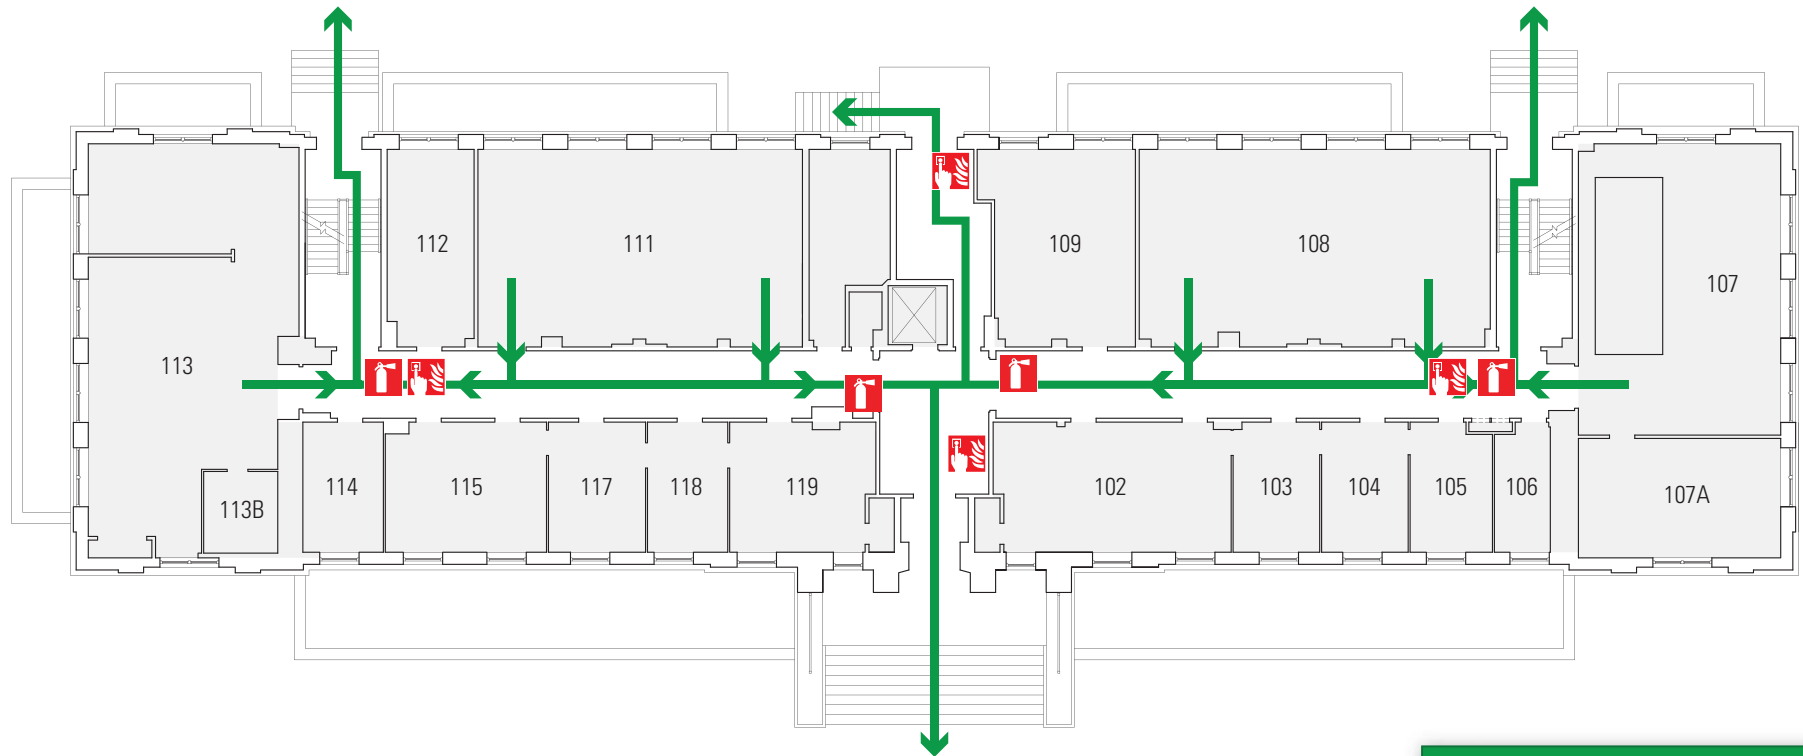

EVACUATION ROUTE

-  Exit Route
-  Fire Alarm
-  Fire Extinguisher

DESIGNATED MEETING SITE
Patio of Eisenhower
Auditorium

EVACUATION ROUTE

-  Exit Route
-  Fire Alarm
-  Fire Extinguisher

DESIGNATED MEETING SITE
Patio of Eisenhower
Auditorium

EVACUATION ROUTE

← Exit Route

 Fire Alarm

 Fire Extinguisher

 Assisted Evacuation Staging Area

DESIGNATED MEETING SITE
Patio of Eisenhower
Auditorium

EVACUATION ROUTE

← Exit Route

 Fire Alarm

 Fire Extinguisher

 Assisted Evacuation Staging Area

DESIGNATED MEETING SITE
Patio of Eisenhower
Auditorium