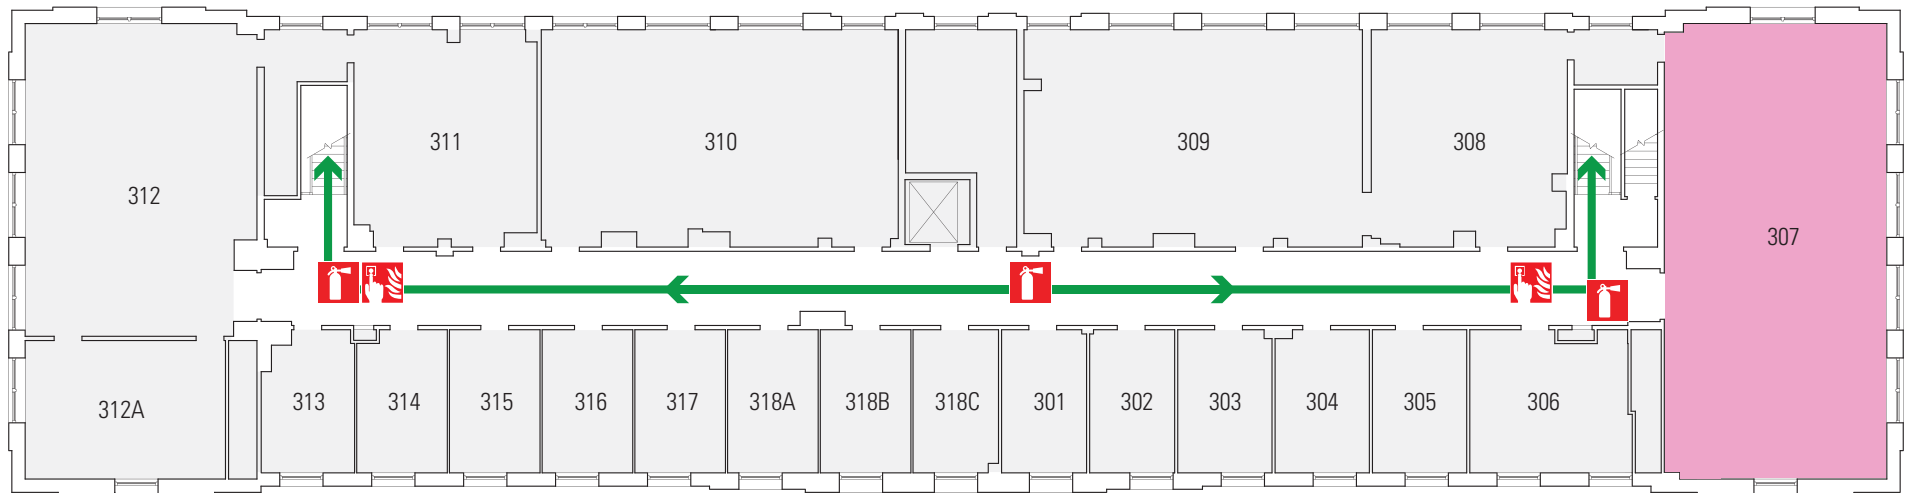

EVACUATION ROUTE

-  Exit Route
-  Fire Alarm
-  Fire Extinguisher

DESIGNATED MEETING SITE
Patio of Eisenhower
Auditorium

EVACUATION ROUTE

-  Exit Route
-  Fire Alarm
-  Fire Extinguisher

DESIGNATED MEETING SITE
Patio of Eisenhower
Auditorium

EVACUATION ROUTE

← Exit Route

 Fire Alarm

 Fire Extinguisher

 Assisted Evacuation Staging Area

DESIGNATED MEETING SITE
Patio of Eisenhower
Auditorium

EVACUATION ROUTE

← Exit Route

 Fire Alarm

 Fire Extinguisher

 Assisted Evacuation Staging Area

DESIGNATED MEETING SITE
Patio of Eisenhower
Auditorium