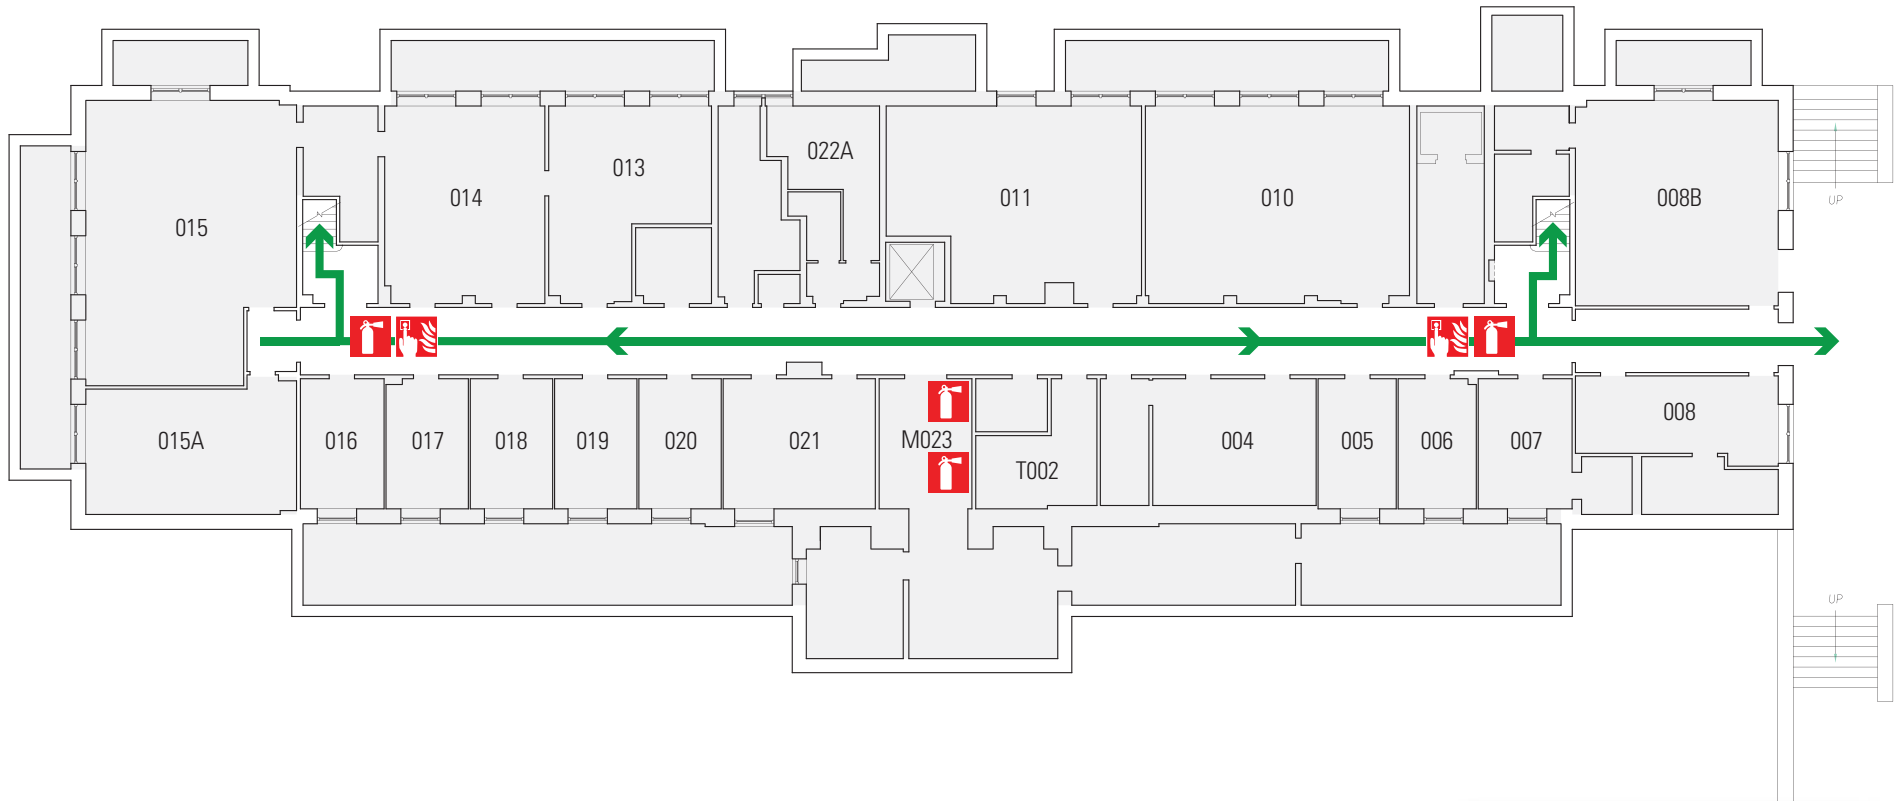

EVACUATION ROUTE

-  Exit Route
-  Fire Alarm
-  Fire Extinguisher

DESIGNATED MEETING SITE
Patio of Eisenhower
Auditorium

EVACUATION ROUTE

-  Exit Route
-  Fire Alarm
-  Fire Extinguisher

DESIGNATED MEETING SITE
Patio of Eisenhower
Auditorium

EVACUATION ROUTE

← Exit Route

 Fire Alarm

 Fire Extinguisher

 Assisted Evacuation Staging Area

DESIGNATED MEETING SITE
Patio of Eisenhower
Auditorium

EVACUATION ROUTE

← Exit Route

 Fire Alarm

 Fire Extinguisher

 Assisted Evacuation Staging Area

DESIGNATED MEETING SITE
Patio of Eisenhower
Auditorium