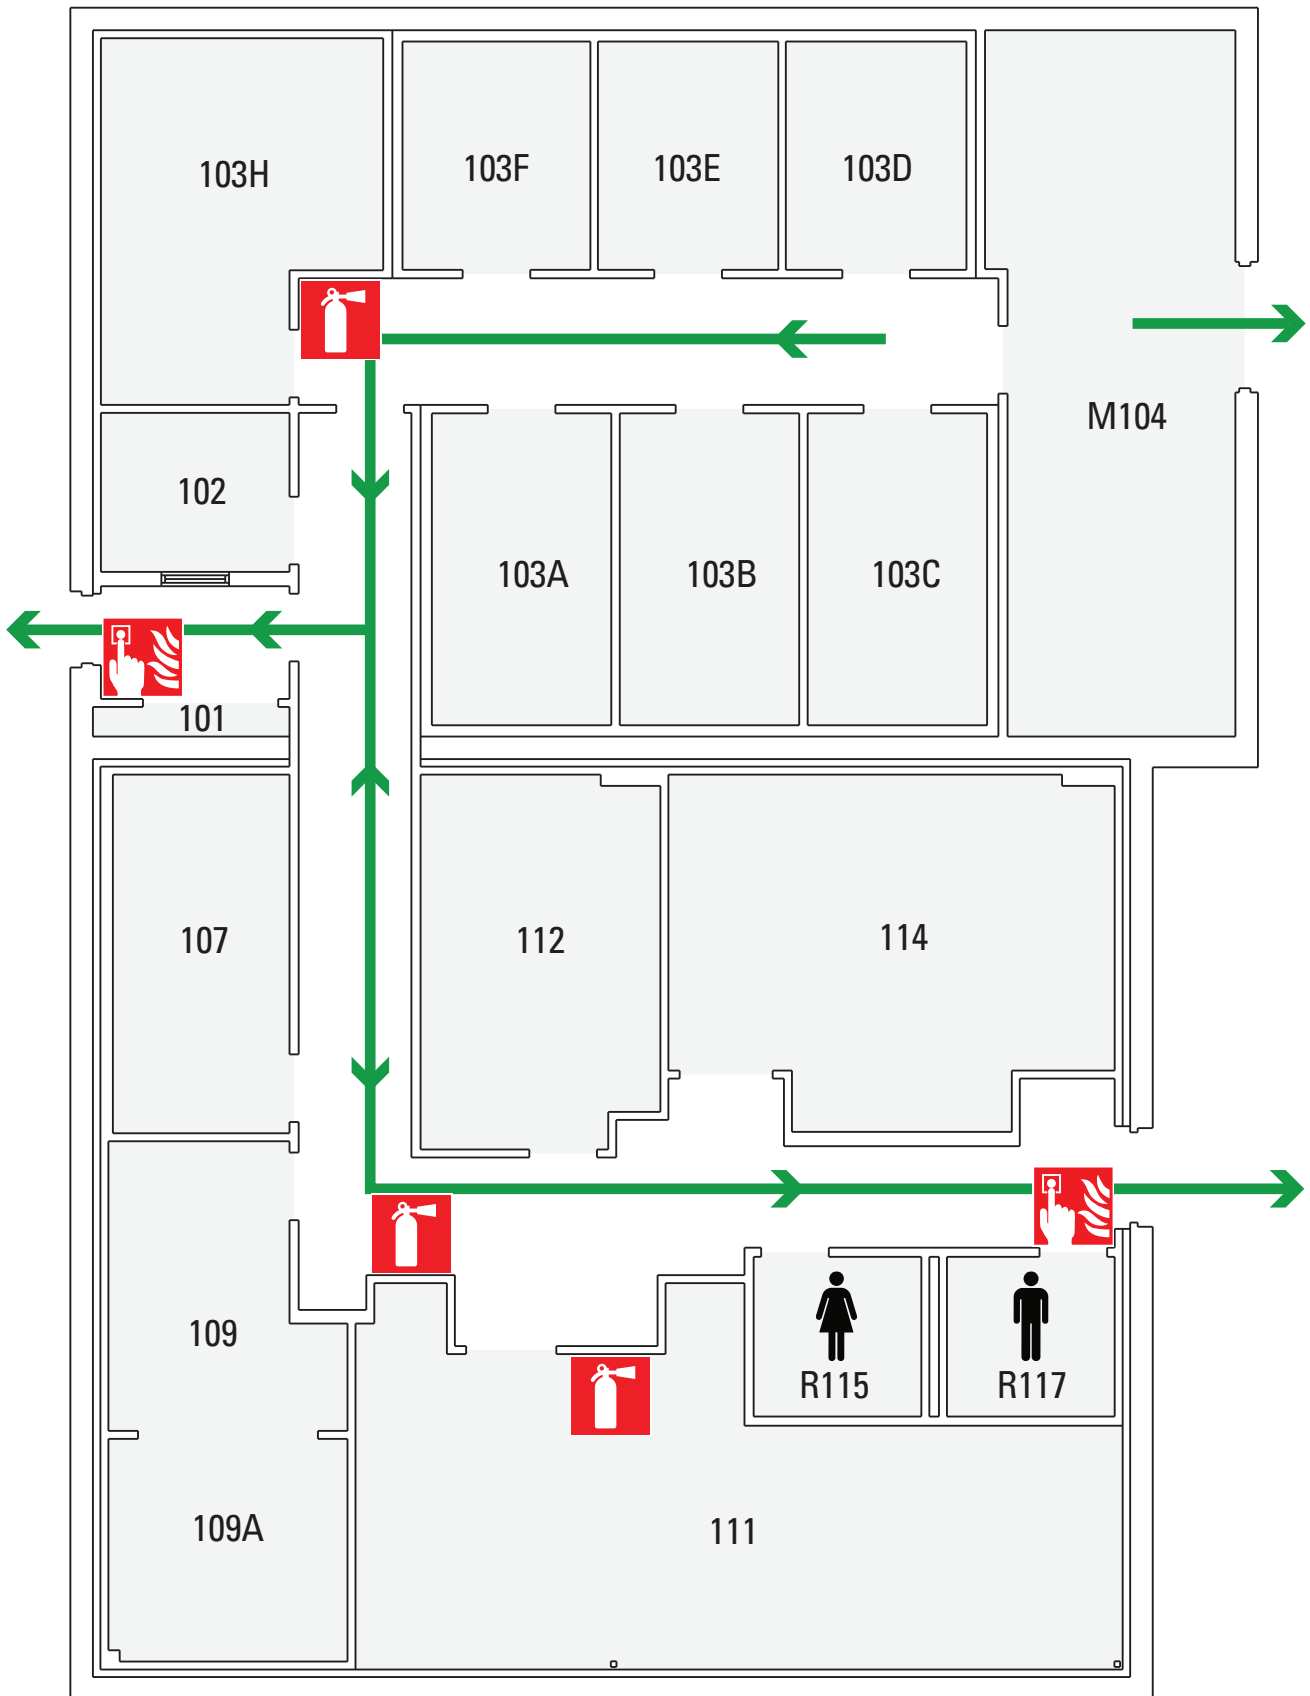

# EVACUATION ROUTE

← Exit Route

 Fire Alarm Pull Station

 Fire Extinguisher

**DESIGNATED MEETING SITE**

Other side of Apple Lane by  
Central Milk Testing Facility