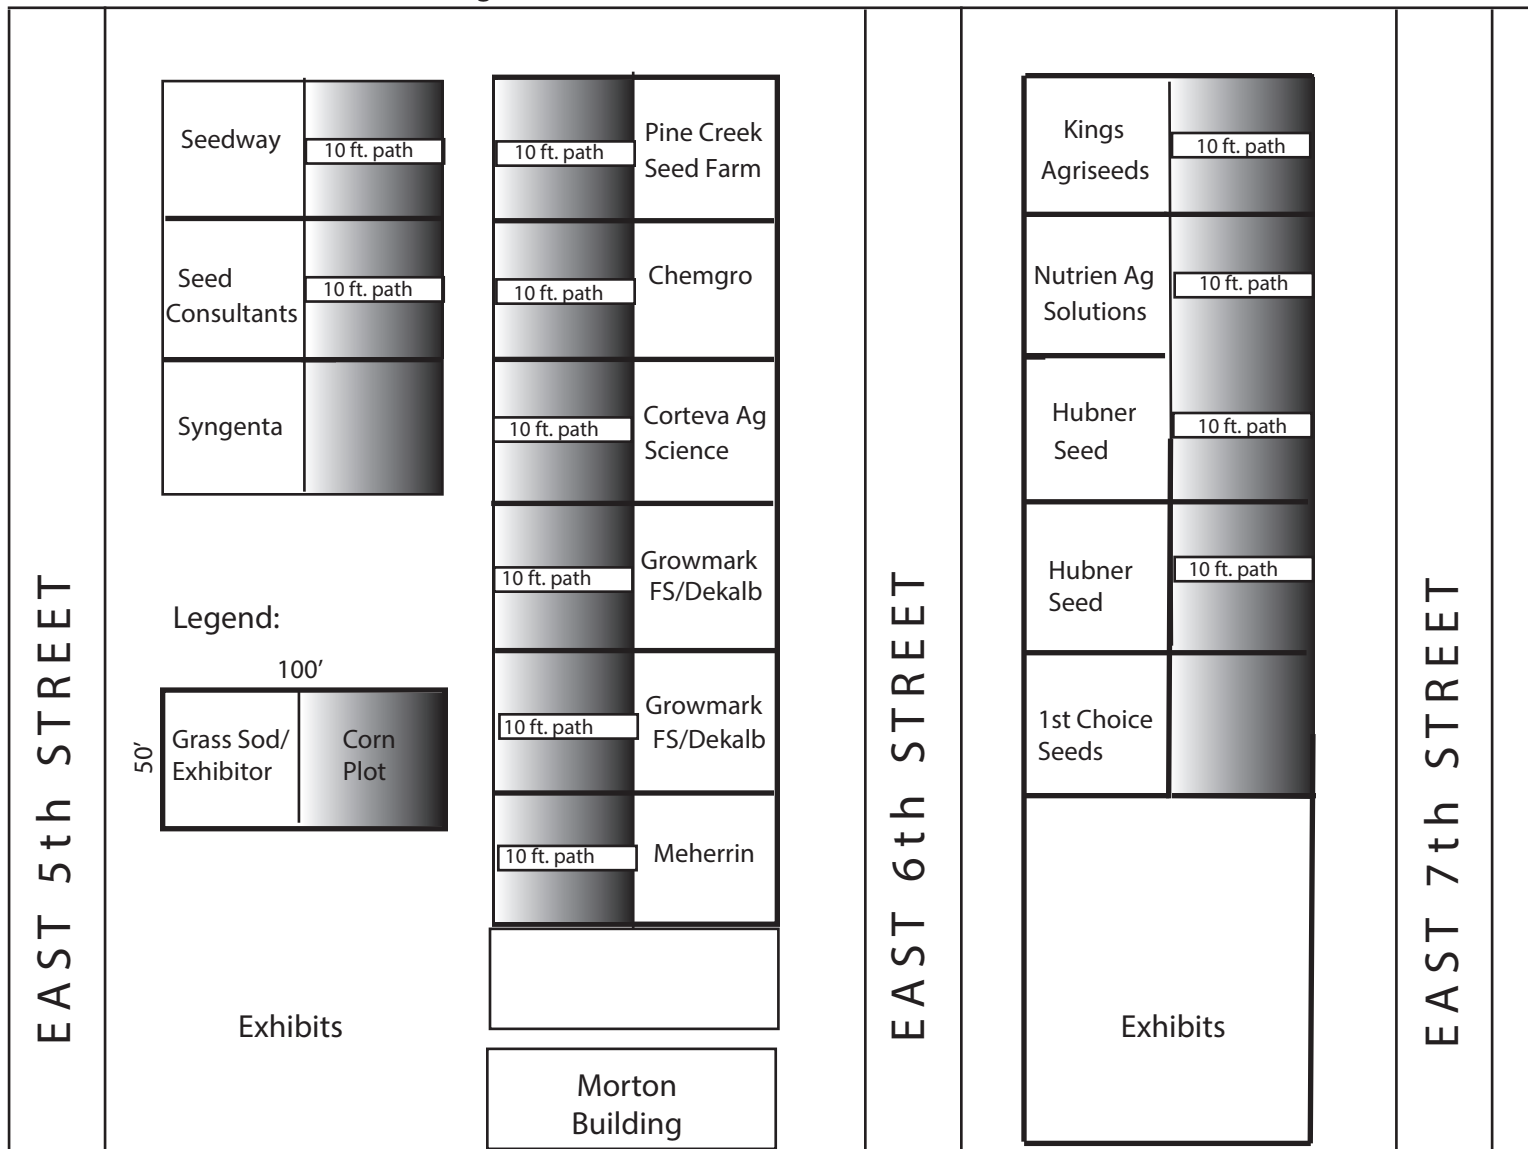

Soybean Display
(Gate J Entrance)

2024 Ag Progress Days Corn and Demo Plots

Maze

Cover Crops

as of 4/9/24

Harrington Lane

EAST 5th STREET

EAST 6th STREET

EAST 7th STREET

Main Street

Legend:

Exhibits

Morton Building