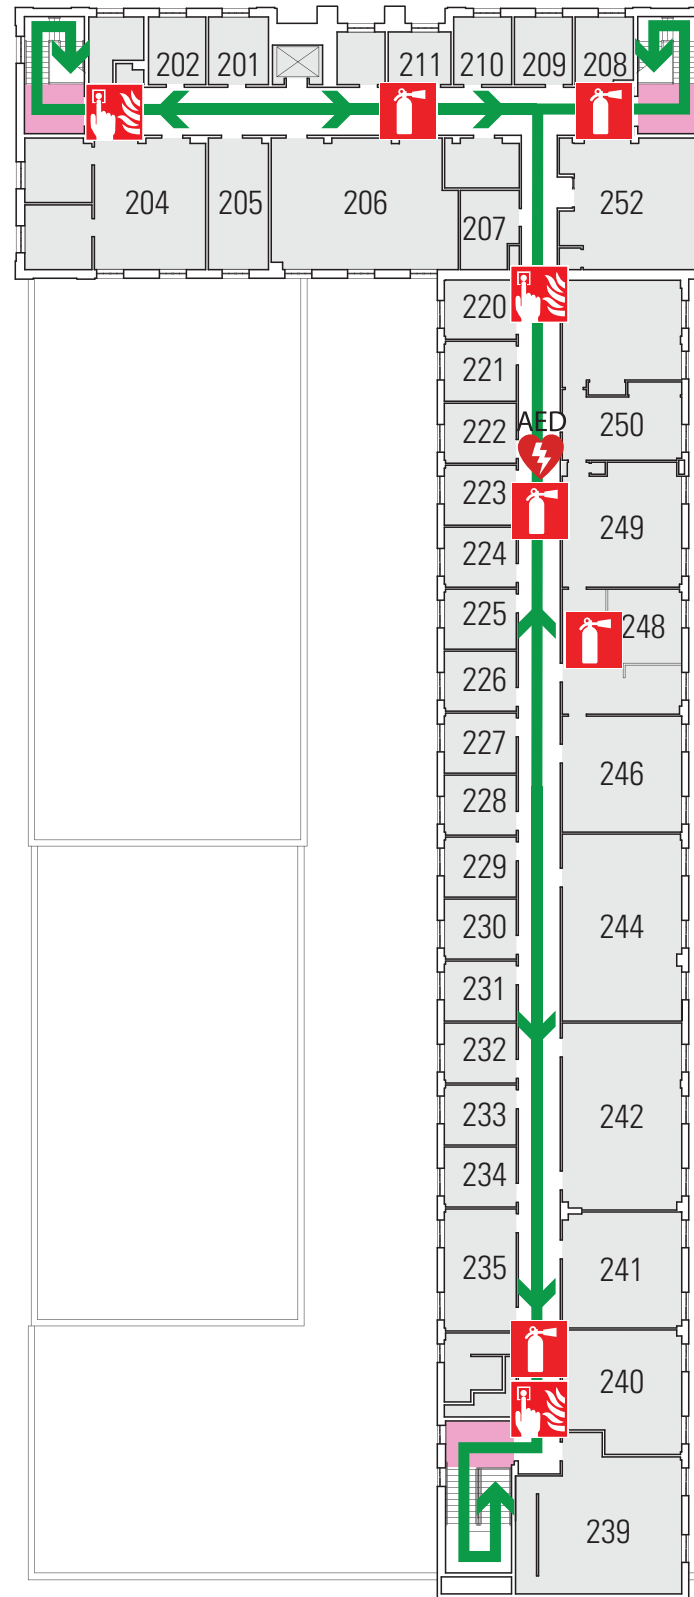

# EVACUATION ROUTE

← Exit Route

 Fire Alarm

 Fire Extinguisher

 Assisted Evacuation Staging Area

 AED (Located in corridor at Room 249)

**DESIGNATED MEETING SITE**  
Agricultural Engineering  
Front Lawn

# EVACUATION ROUTE

**DESIGNATED MEETING SITE**  
Agricultural Engineering  
Front Lawn

- Exit Route
- Fire Alarm
- Fire Extinguisher
- Assisted Evacuation Staging Area
- AED (Located in corridor at Room 249)