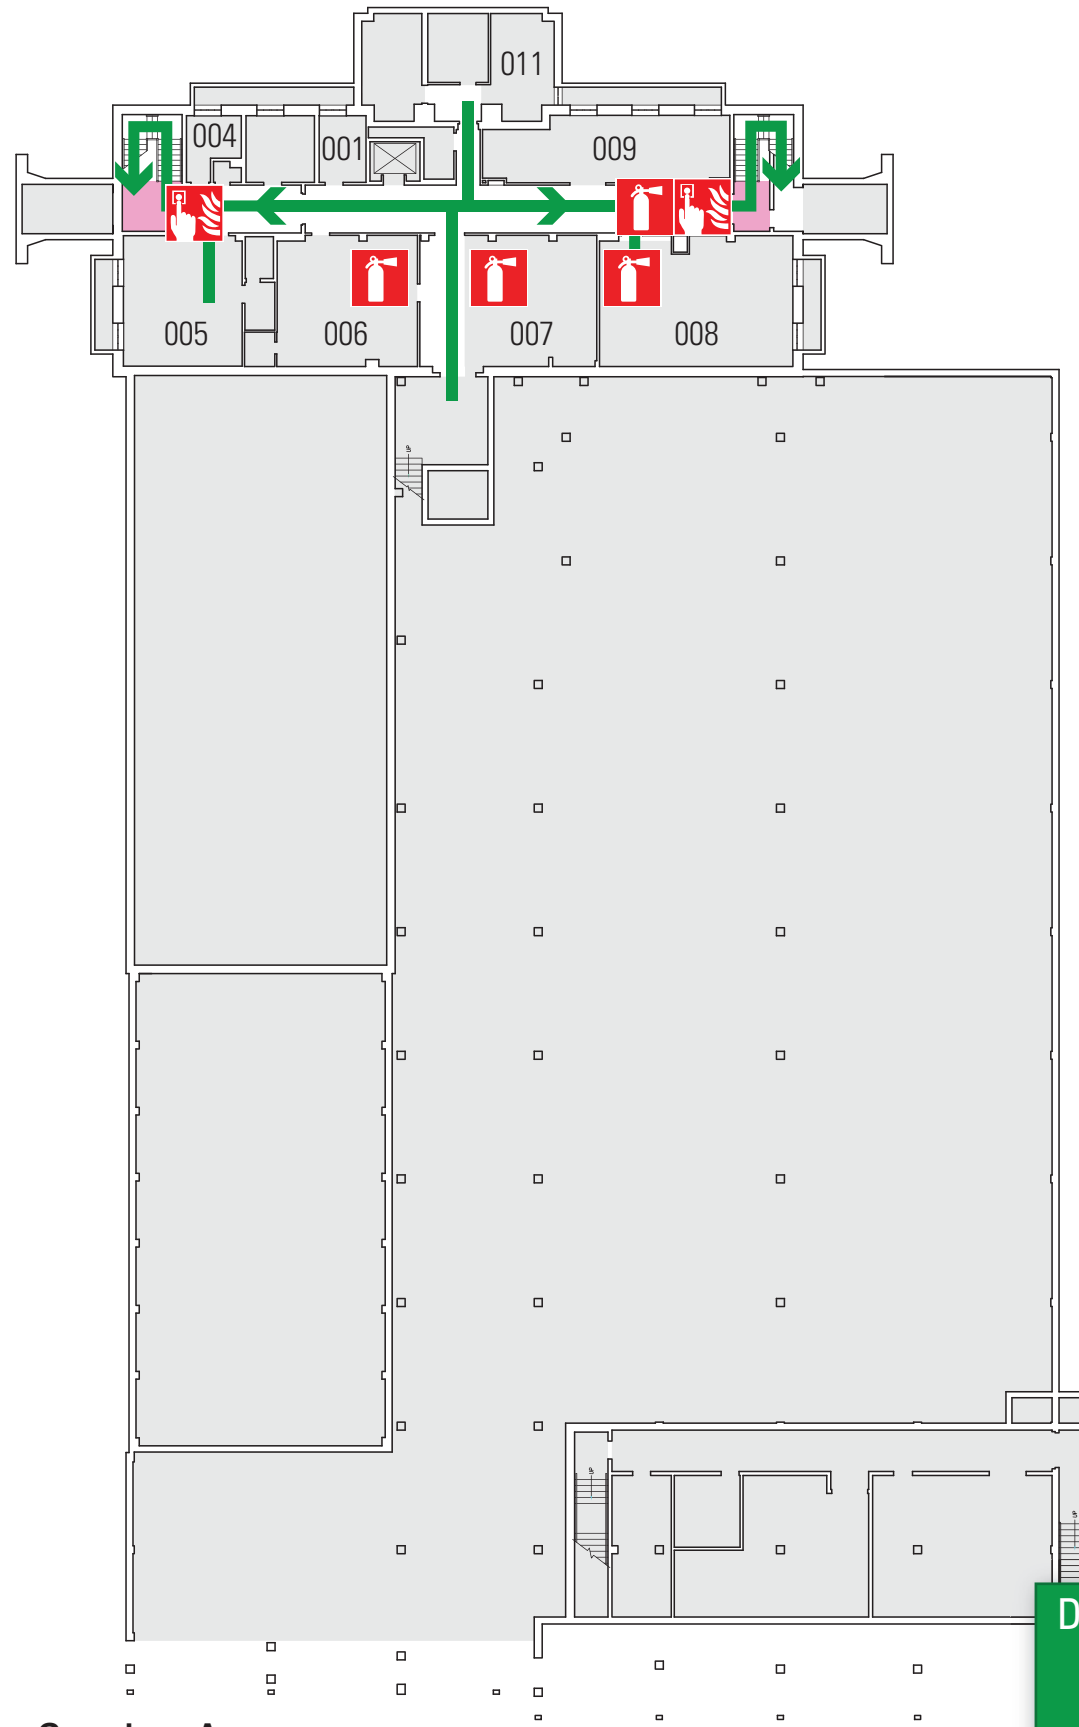

# EVACUATION ROUTE

← Exit Route

 Fire Alarm

 Fire Extinguisher

 Assisted Evacuation Staging Area

 AED (Located in corridor at Room 249)

**DESIGNATED MEETING SITE**  
Agricultural Engineering  
Front Lawn

# EVACUATION ROUTE

**DESIGNATED MEETING SITE**  
Agricultural Engineering  
Front Lawn

- Exit Route
- Fire Alarm
- Fire Extinguisher
- Assisted Evacuation Staging Area
- AED (Located in corridor at Room 249)