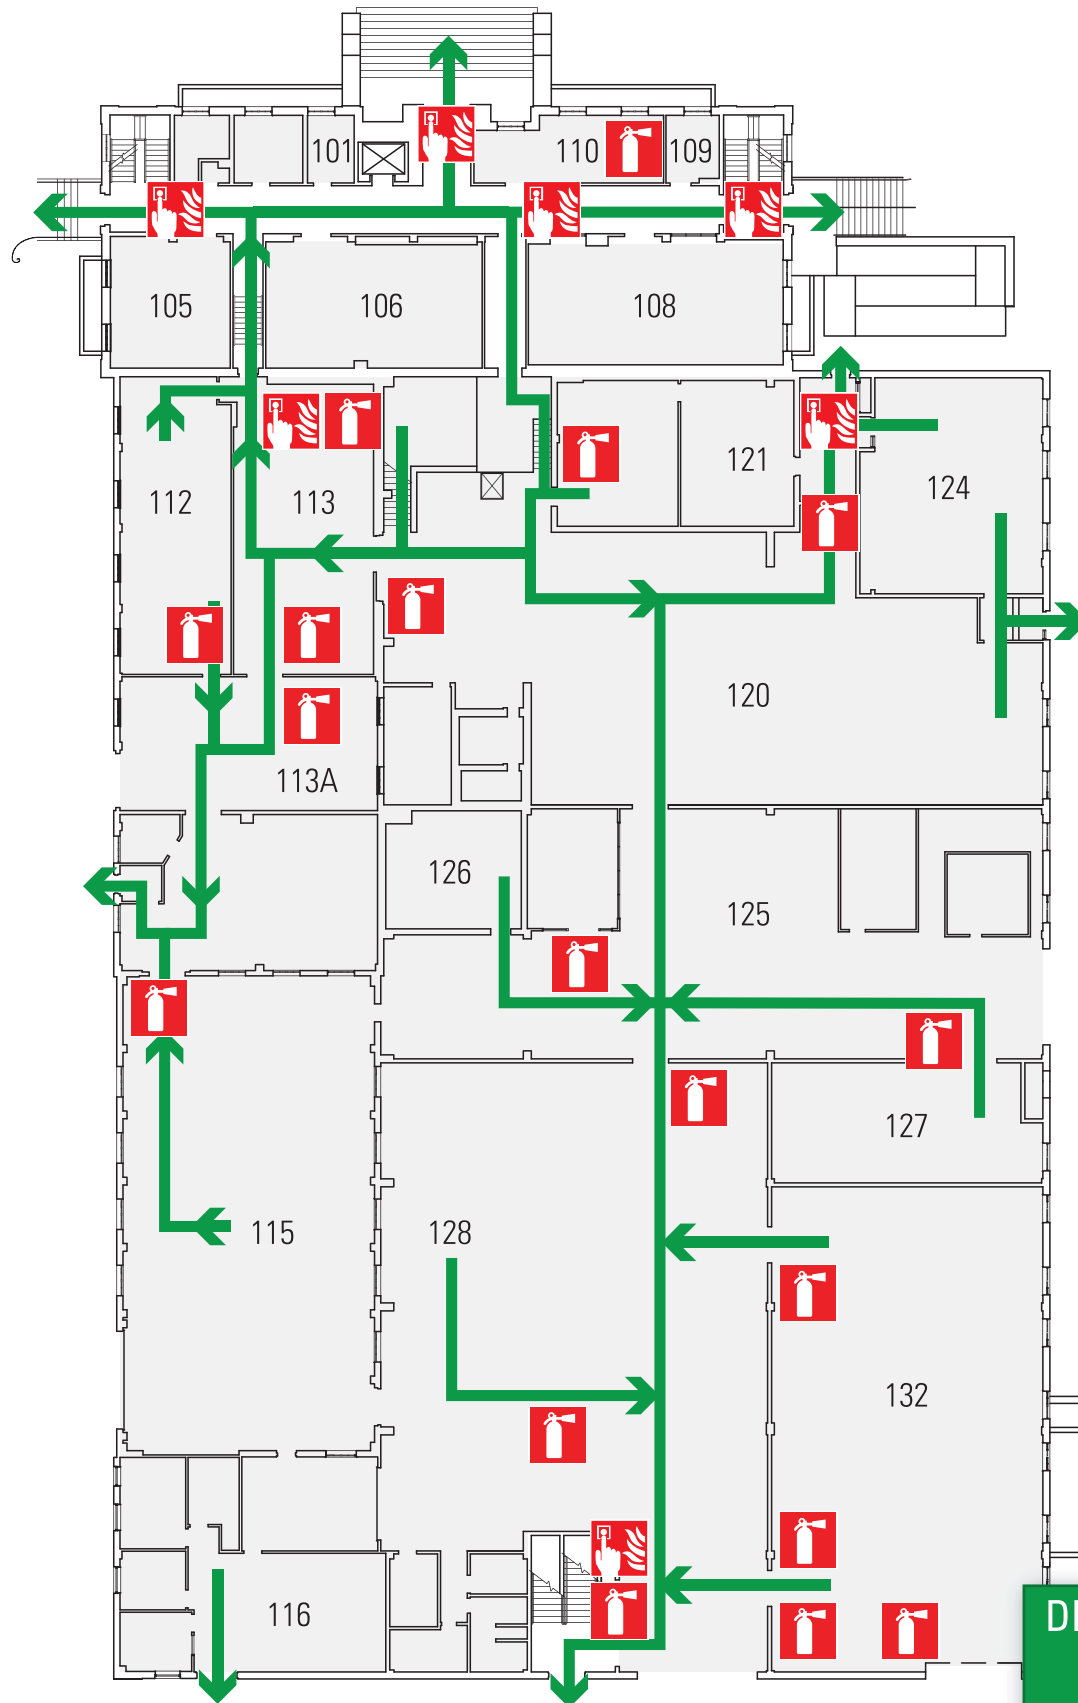

# EVACUATION ROUTE

← Exit Route

 Fire Alarm

 Fire Extinguisher

 Assisted Evacuation Staging Area

 AED (Located in corridor at Room 249)

**DESIGNATED MEETING SITE**  
Agricultural Engineering  
Front Lawn

# EVACUATION ROUTE

**DESIGNATED MEETING SITE**  
Agricultural Engineering  
Front Lawn

- Exit Route
- Fire Alarm
- Fire Extinguisher
- Assisted Evacuation Staging Area
- AED (Located in corridor at Room 249)